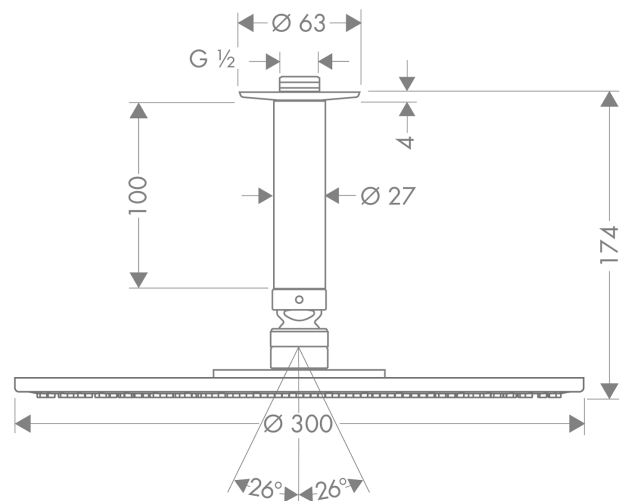

Raindance S
Overhead shower 300 1jet with ceiling connector
 Finish: **Chrome** Article Number: **27494000**

Description

product features

- consists of: overhead shower, ceiling connector
- shower head size: 300 mm
- spray type: RainAir
- ball-joint: overhead shower angle adjustable
- material spray disc: metal
- ceiling connection length: 100 mm
- maximum flow rate at 3 bar: 20 l/min
- flow rate RainAir spray (at 3 bar): 20 l/min
- minimum flow pressure: 1,5 bar
- spray disc removable for cleaning
- installation: ceiling
- connection thread G ½
- connection dimension: DN15
- suitable for continuous flow water heaters

Technology

Product image

Scale drawing

Raindance S
Overhead shower 300 1jet with ceiling connector
 Finish: **Chrome** Article Number: **27494000**

Flowchart

The consumption was measured in combination with the appropriate fittings (thermostat/mixer/ in-wall valve) to reflect actual application in practice.