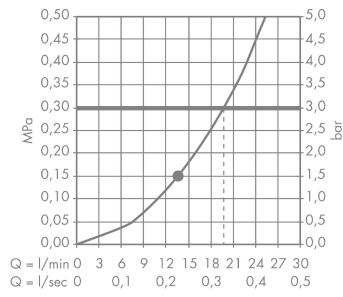

Raindance S
Overhead shower 300 1jet with ceiling connector
 Finish: **Chrome** Article Number: **27494000**

Description

product features

- consists of: overhead shower, ceiling connector
- shower head size: 300 mm
- spray type: RainAir
- ball-joint: overhead shower angle adjustable
- material spray disc: metal
- ceiling connection length: 100 mm
- maximum flow rate at 3 bar: 20 l/min
- flow rate RainAir spray (at 3 bar): 20 l/min
- minimum flow pressure: 1,5 bar
- spray disc removable for cleaning
- installation: ceiling
- connection thread G ½
- connection dimension: DN15
- suitable for continuous flow water heaters

Technology

Product image

Scale drawing

Raindance S
Overhead shower 300 1jet with ceiling connector
 Finish: **Chrome** Article Number: **27494000**

Flowchart

The consumption was measured in combination with the appropriate fittings (thermostat/mixer/ in-wall valve) to reflect actual application in practice.