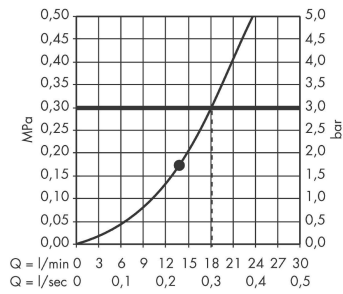

Raindance S
Overhead shower 300 1jet with shower arm 39 cm
Finish: **Chrome** Article Number: **27493000**

Flowchart

The consumption was measured in combination with the appropriate fittings (thermostat/mixer/in-wall valve) to reflect actual application in practice.