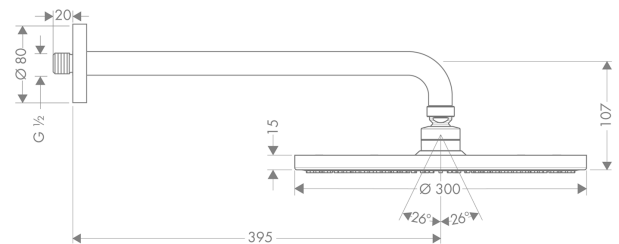

## Raindance S

Overhead shower 300 1jet with shower arm 39 cm

Finish: **Chrome** Article Number: **27493000**

#### product features

- consists of: overhead shower, shower arm
- shower head size: 300 mm
- spray type: RainAir
- ball-joint: overhead shower angle adjustable
- material spray disc: metal
- shower arm length 390 mm
- maximum flow rate at 3 bar: 18 l/min
- flow rate RainAir spray (at 3 bar): 18 l/min
- minimum flow pressure: 1,5 bar
- spray disc removable for cleaning
- installation: wall
- connection thread G ½
- connection dimension: DN15

### Scale drawing

**Raindance S**  
**Overhead shower 300 1jet with shower arm 39 cm**  
 Finish: **Chrome** Article Number: **27493000**

**Flowchart**

The consumption was measured in combination with the appropriate fittings (thermostat/mixer/in-wall valve) to reflect actual application in practice.