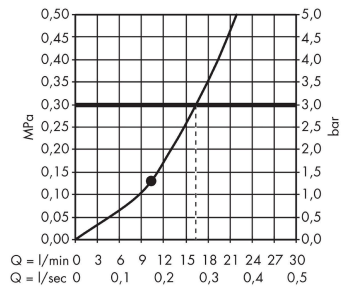

Raindance E
Overhead shower 360 1jet with ceiling connector
Finish: **Chrome** Article Number: **27381000**

Flowchart

The consumption was measured in combination with the appropriate fittings (thermostat/mixer/in-wall valve) to reflect actual application in practice.