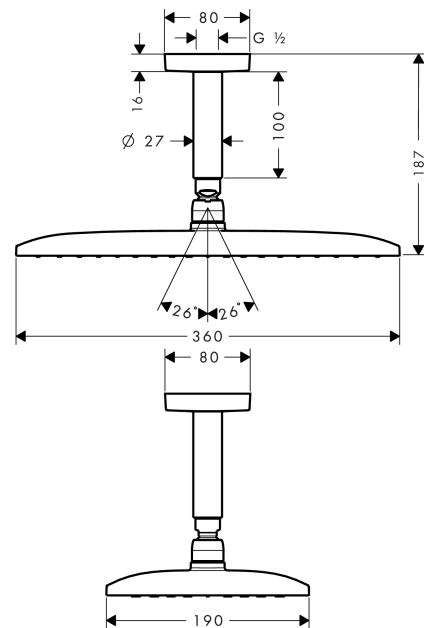

Scale drawing