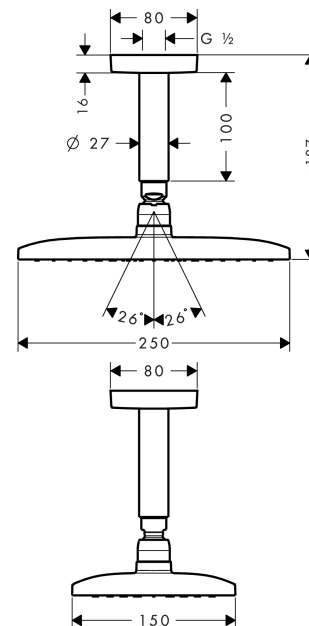

Raindance E
Overhead shower 240 1jet with ceiling connector
 Finish: **Chrome** Article Number: **27380000**

Description

product features

- consists of: overhead shower, ceiling connector
- shower head size: 250 x 150 mm
- spray type: RainAir
- ball-joint: overhead shower angle adjustable
- material spray disc: metal
- brass ceiling connector
- ceiling connection length: 100 mm
- maximum flow rate at 3 bar: 19,5 l/min
- flow rate RainAir spray (at 3 bar): 19,5 l/min
- minimum flow pressure: 1 bar
- spray disc removable for cleaning
- installation: ceiling
- connection thread G 1/2
- connection dimension: DN15
- suitable for continuous flow water heaters

Technology

Product image

Scale drawing

Raindance E
Overhead shower 240 1jet with ceiling connector
 Finish: **Chrome** Article Number: **27380000**

Flowchart

The consumption was measured in combination with the appropriate fittings (thermostat/mixer/ in-wall valve) to reflect actual application in practice.

Raindance E
Overhead shower 240 1jet with ceiling connector
 Finish: **Chrome** Article Number: **27380000**

Installation examples