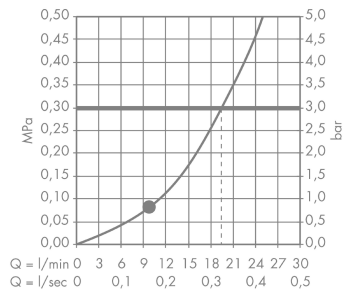

Raindance E
Overhead shower 240 1jet with ceiling connector
 Finish: **Chrome** Article Number: **27380000**

Description

product features

- consists of: overhead shower, ceiling connector
- shower head size: 250 x 150 mm
- spray type: RainAir
- ball-joint: overhead shower angle adjustable
- material spray disc: metal
- brass ceiling connector
- ceiling connection length: 100 mm
- maximum flow rate at 3 bar: 19,5 l/min
- flow rate RainAir spray (at 3 bar): 19,5 l/min
- minimum flow pressure: 1 bar
- spray disc removable for cleaning
- installation: ceiling
- connection thread G 1/2
- connection dimension: DN15
- suitable for continuous flow water heaters

Technology

Product image

Scale drawing

Raindance E
Overhead shower 240 1jet with ceiling connector
 Finish: **Chrome** Article Number: **27380000**

Flowchart

The consumption was measured in combination with the appropriate fittings (thermostat/mixer/ in-wall valve) to reflect actual application in practice.