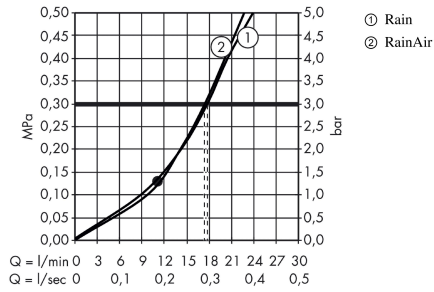

Raindance Select S
Overhead shower 300 2jet with shower arm
Finish: **Chrome** Article Number: **27378000**

Flowchart

The consumption was measured in combination with the appropriate fittings (thermostat/mixer/in-wall valve) to reflect actual application in practice.