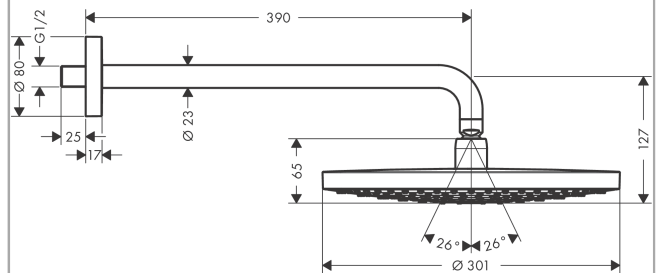

Scale drawing