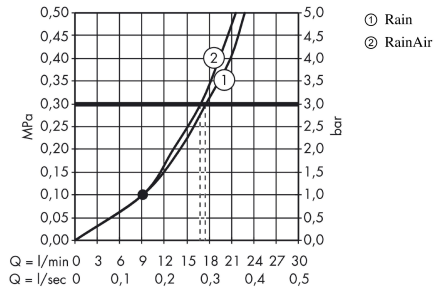

Raindance Select S
Overhead shower 240 2jet with ceiling connector
 Finish: **Chrome** Article Number: **26467000**

Description

product features

- consists of: overhead shower, ceiling connector
- shower head size: 243 mm
- spray type: RainAir, Rain
- Select button on overhead shower
- ball-joint: overhead shower angle adjustable
- material spray disc: metal
- spray disc surface: chrome
- brass ceiling connector
- ceiling connection length: 100 mm
- maximum flow rate at 3 bar: 17 l/min
- flow rate Rain spray (at 3 bar): 17 l/min
- flow rate RainAir spray (at 3 bar): 16 l/min
- minimum flow pressure: 1 bar
- spray disc removable for cleaning
- installation: ceiling
- connection thread G 1/2
- connection dimension: DN15
- suitable for continuous flow water heaters

Technology

Product image

Scale drawing

Raindance Select S
Overhead shower 240 2jet with ceiling connector
 Finish: **Chrome** Article Number: **26467000**

Flowchart

The consumption was measured in combination with the appropriate fittings (thermostat/mixer/in-wall valve) to reflect actual application in practice.