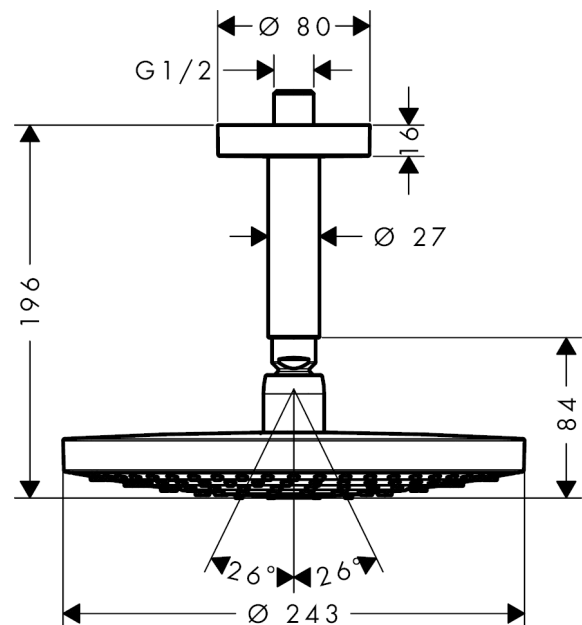

Raindance Select S
Overhead shower 240 2jet with ceiling connector
 Finish: **Chrome** Article Number: **26467000**

Description

product features

- consists of: overhead shower, ceiling connector
- shower head size: 243 mm
- spray type: RainAir, Rain
- Select button on overhead shower
- ball-joint: overhead shower angle adjustable
- material spray disc: metal
- spray disc surface: chrome
- brass ceiling connector
- ceiling connection length: 100 mm
- maximum flow rate at 3 bar: 17 l/min
- flow rate Rain spray (at 3 bar): 17 l/min
- flow rate RainAir spray (at 3 bar): 16 l/min
- minimum flow pressure: 1 bar
- spray disc removable for cleaning
- installation: ceiling
- connection thread G 1/2
- connection dimension: DN15
- suitable for continuous flow water heaters

Technology

Product image

Scale drawing

Raindance Select S
Overhead shower 240 2jet with ceiling connector
 Finish: **Chrome** Article Number: **26467000**

Flowchart

The consumption was measured in combination with the appropriate fittings (thermostat/mixer/in-wall valve) to reflect actual application in practice.