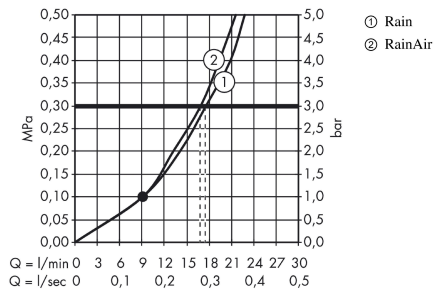

Raindance Select S
Overhead shower 240 2jet with shower arm
 Finish: **Chrome** Article Number: **26466000**

Description

product features

- consists of: overhead shower, shower arm
- shower head size: 243 mm
- spray type: RainAir, Rain
- Select button on overhead shower
- ball-joint: overhead shower angle adjustable
- material spray disc: metal
- spray disc surface: chrome
- shower arm length 390 mm
- maximum flow rate at 3 bar: 17 l/min
- flow rate Rain spray (at 3 bar): 17 l/min
- flow rate RainAir spray (at 3 bar): 16 l/min
- function from: 9 l/min
- minimum flow pressure: 1 bar
- spray disc removable for cleaning
- installation: wall
- connection thread G ½
- connection dimension: DN15
- suitable for continuous flow water heaters

Technology

Product image

Scale drawing

Raindance Select S
Overhead shower 240 2jet with shower arm
 Finish: **Chrome** Article Number: **26466000**

Flowchart

The consumption was measured in combination with the appropriate fittings (thermostat/mixer/in-wall valve) to reflect actual application in practice.