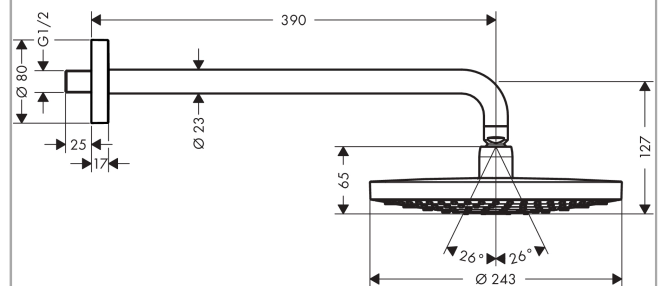

Raindance Select S
Overhead shower 240 2jet with shower arm
 Finish: **Chrome** Article Number: **26466000**

Description

product features

- consists of: overhead shower, shower arm
- shower head size: 243 mm
- spray type: RainAir, Rain
- Select button on overhead shower
- ball-joint: overhead shower angle adjustable
- material spray disc: metal
- spray disc surface: chrome
- shower arm length 390 mm
- maximum flow rate at 3 bar: 17 l/min
- flow rate Rain spray (at 3 bar): 17 l/min
- flow rate RainAir spray (at 3 bar): 16 l/min
- function from: 9 l/min
- minimum flow pressure: 1 bar
- spray disc removable for cleaning
- installation: wall
- connection thread G ½
- connection dimension: DN15
- suitable for continuous flow water heaters

Technology

Product image

Scale drawing

Raindance Select S
Overhead shower 240 2jet with shower arm
 Finish: **Chrome** Article Number: **26466000**

Flowchart

The consumption was measured in combination with the appropriate fittings (thermostat/mixer/in-wall valve) to reflect actual application in practice.

Raindance Select S
Overhead shower 240 2jet with shower arm
 Finish: **Chrome** Article Number: **26466000**

Installation examples