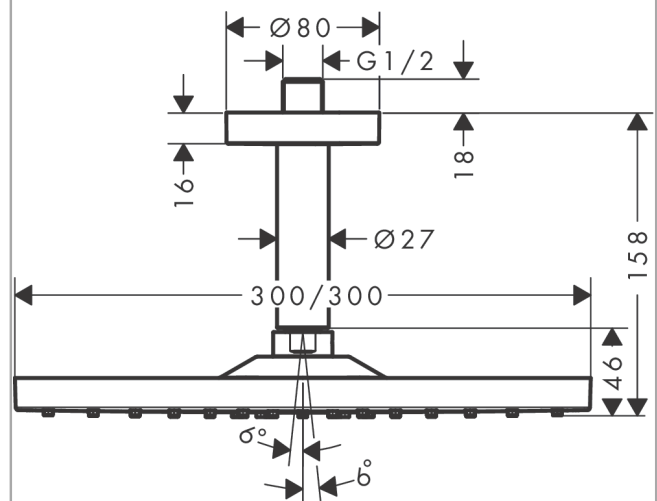

Raindance E
Overhead shower 300 1jet with ceiling connector
 Finish: **Matt White** Article Number: **26250700**

Description

product features

- consists of: overhead shower, ceiling connector
- shower head size: 300 x 300 mm
- spray type: RainAir
- ball-joint: overhead shower angle adjustable
- material spray disc: metal
- brass ceiling connector
- ceiling connection length: 158 mm
- maximum flow rate at 3 bar: 17 l/min
- flow rate RainAir spray (at 3 bar): 17 l/min
- minimum flow pressure: 1,4 bar
- spray disc removable for cleaning
- installation: ceiling
- connection thread G 1/2
- connection dimension: DN15
- suitable for continuous flow water heaters

Technology

Design awards

Product image

Scale drawing

Raindance E
Overhead shower 300 1jet with ceiling connector
 Finish: **Matt White** Article Number: **26250700**

Flowchart

The consumption was measured in combination with the appropriate fittings (thermostat/mixer/in-wall valve) to reflect actual application in practice.