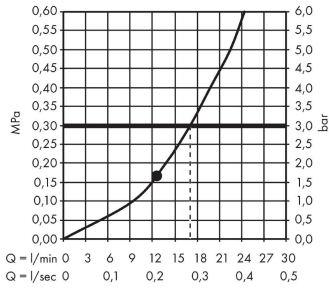

Raindance E
Overhead shower 300 1jet with ceiling connector
 Finish: **Matt White** Article Number: **26250700**

Description

product features

- consists of: overhead shower, ceiling connector
- shower head size: 300 x 300 mm
- spray type: RainAir
- ball-joint: overhead shower angle adjustable
- material spray disc: metal
- brass ceiling connector
- ceiling connection length: 158 mm
- maximum flow rate at 3 bar: 17 l/min
- flow rate RainAir spray (at 3 bar): 17 l/min
- minimum flow pressure: 1,4 bar
- spray disc removable for cleaning
- installation: ceiling
- connection thread G 1/2
- connection dimension: DN15
- suitable for continuous flow water heaters

Technology

Design awards

Product image

Scale drawing

Raindance E
Overhead shower 300 1jet with ceiling connector
 Finish: **Matt White** Article Number: **26250700**

Flowchart

The consumption was measured in combination with the appropriate fittings (thermostat/mixer/in-wall valve) to reflect actual application in practice.