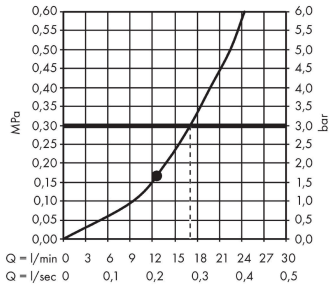

Raindance E
Overhead shower 300 1jet with ceiling connector
 Finish: **Matt Black** Article Number: **26250670**

Flowchart

The consumption was measured in combination with the appropriate fittings (thermostat/mixer/in-wall valve) to reflect actual application in practice.