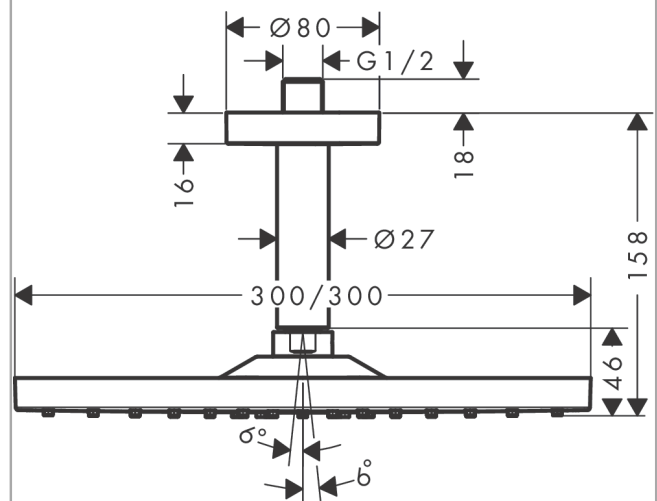

Scale drawing