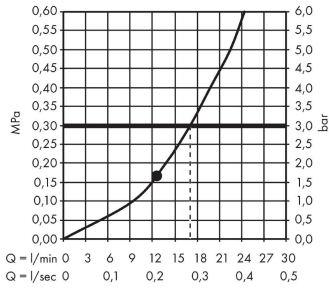

Raindance E
Overhead shower 300 1jet with ceiling connector
Finish: **Chrome** Article Number: **26250000**

Flowchart

The consumption was measured in combination with the appropriate fittings (thermostat/mixer/in-wall valve) to reflect actual application in practice.