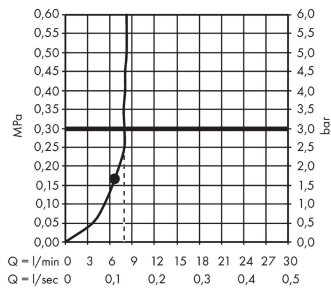

Raindance E
Overhead shower 300 1jet EcoSmart 9 l/min with shower arm
 Finish: **Chrome** Article Number: **26239000**

Flowchart

The consumption was measured in combination with the appropriate fittings (thermostat/mixer/in-wall valve) to reflect actual application in practice.