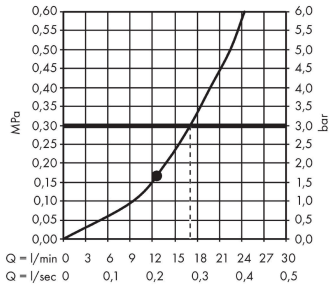

##### product features

- consists of: overhead shower, shower arm
- shower head size: 300 x 300 mm
- spray type: RainAir
- ball-joint: overhead shower angle adjustable
- material spray disc: metal
- shower arm length 390 mm
- maximum flow rate at 3 bar: 17 l/min
- flow rate RainAir spray (at 3 bar): 17 l/min
- minimum flow pressure: 1,6 bar
- spray disc removable for cleaning
- installation: wall
- connection thread G ½
- connection dimension: DN15
- suitable for continuous flow water heaters

#### Scale drawing

**Raindance E**

**Overhead shower 300 1jet with shower arm**

Finish: **Matt Black** Article Number: **26238670**

**Flowchart**

The consumption was measured in combination with the appropriate fittings (thermostat/mixer/in-wall valve) to reflect actual application in practice.