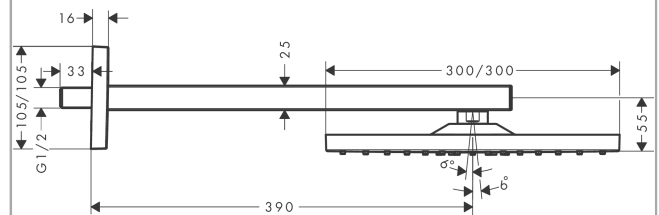

Scale drawing