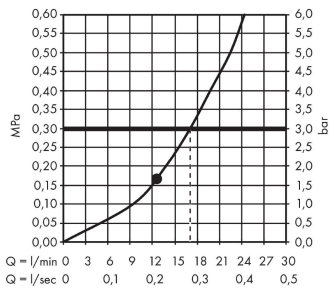

##### product features

- consists of: overhead shower, shower arm
- shower head size: 300 x 300 mm
- spray type: RainAir
- ball-joint: overhead shower angle adjustable
- material spray disc: metal
- shower arm length 390 mm
- maximum flow rate at 3 bar: 17 l/min
- flow rate RainAir spray (at 3 bar): 17 l/min
- minimum flow pressure: 1,6 bar
- spray disc removable for cleaning
- installation: wall
- connection thread G ½
- connection dimension: DN15
- suitable for continuous flow water heaters

#### Scale drawing

**Raindance E**

**Overhead shower 300 1jet with shower arm**

Finish: **Brushed Black Chrome** Article Number: **26238340**

**Flowchart**

The consumption was measured in combination with the appropriate fittings (thermostat/mixer/in-wall valve) to reflect actual application in practice.