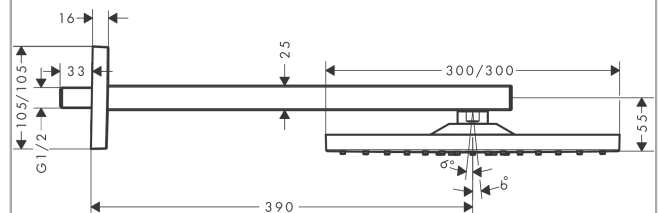

**Raindance E**

**Overhead shower 300 1jet with shower arm**

Finish: **Brushed Bronze** Article Number: **26238140**

**Description**

**product features**

- consists of: overhead shower, shower arm
- shower head size: 300 x 300 mm
- spray type: RainAir
- ball-joint: overhead shower angle adjustable
- material spray disc: metal
- shower arm length 390 mm
- maximum flow rate at 3 bar: 17 l/min
- flow rate RainAir spray (at 3 bar): 17 l/min
- minimum flow pressure: 1,6 bar
- spray disc removable for cleaning
- installation: wall
- connection thread G ½
- connection dimension: DN15
- suitable for continuous flow water heaters

**Technology**

**Design awards**

reddot winner 2020

reddot winner 2021

**Product image**

**Scale drawing**

**Raindance E**

**Overhead shower 300 1jet with shower arm**

Finish: **Brushed Bronze** Article Number: **26238140**

**Flowchart**

The consumption was measured in combination with the appropriate fittings (thermostat/mixer/in-wall valve) to reflect actual application in practice.