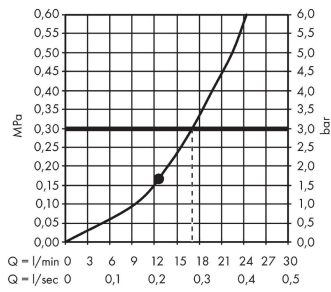

Raindance E

Overhead shower 300 1jet with shower arm

Finish: **Brushed Bronze** Article Number: **26238140**

Flowchart

The consumption was measured in combination with the appropriate fittings (thermostat/mixer/in-wall valve) to reflect actual application in practice.