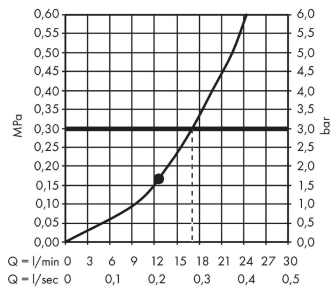

Raindance E
Overhead shower 300 1jet with shower arm
Finish: **Chrome** Article Number: **26238000**

Flowchart

The consumption was measured in combination with the appropriate fittings (thermostat/mixer/in-wall valve) to reflect actual application in practice.