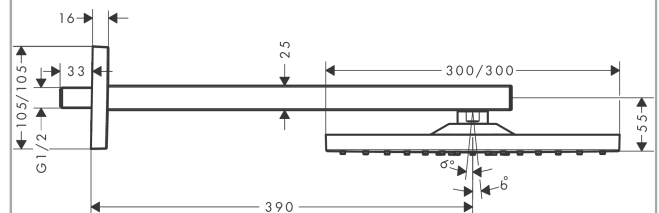

Scale drawing