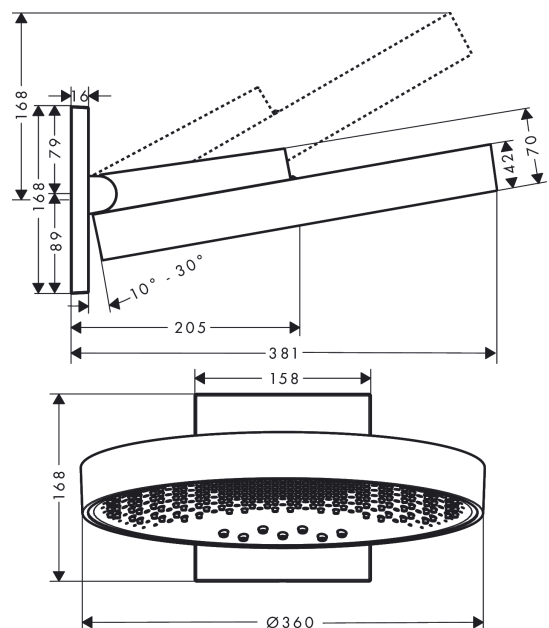

Rainfinity

Overhead shower 360 3jet with wall connector

Finish: **Polished Gold Optic** Article Number: **26234990**

Description

product features

- consists of: overhead shower, wall connector
- shower head size: 360 mm
- spray type: PowderRain, Intense PowderRain, RainStream
- projection 381 mm
- middle spray disc: 205 mm
- frame: metal
- material spray disc: aluminium
- spray disc surface: graphite
- shower head vertically inclinable by 10-30°
- maximum flow rate at 3 bar: 28,1 l/min
- flow rate PowderRain spray (at 3 bar): 20 l/min
- flow rate Intense PowderRain (at 3 bar): 18 l/min
- flow rate RainStream spray (at 3 bar): 16 l/min
- function from: 12,2 l/min
- minimum flow pressure: 1,7 bar
- the 3 spray zones must be controlled via 3 valves or a diverter valve with 3 outlets
- overhead shower removable for cleaning
- installation: wall-mounted - based on iBox
- connection dimension: DN15
- not suitable for continuous flow water heaters

Technology

Design awards

reddot award 2019
best of the best

Product image

Scale drawing

Rainfinity

Overhead shower 360 3jet with wall connector

Finish: **Polished Gold Optic** Article Number: **26234990**

Flowchart

The consumption was measured in combination with the appropriate fittings (thermostat/mixer/in-wall valve) to reflect actual application in practice.

Rainfinity
Overhead shower 360 3jet with wall connector
 Finish: **Polished Gold Optic** Article Number: **26234990**