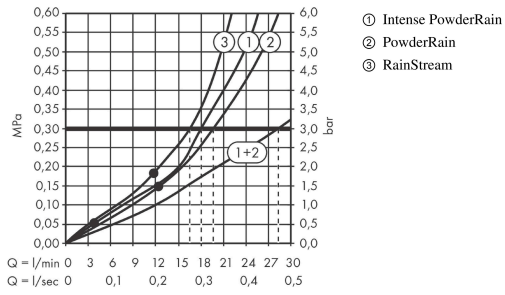

Rainfinity

Overhead shower 360 3jet with wall connector

Finish: **Polished Gold Optic** Article Number: **26234990**

Description

product features

- consists of: overhead shower, wall connector
- shower head size: 360 mm
- spray type: PowderRain, Intense PowderRain, RainStream
- projection 381 mm
- middle spray disc: 205 mm
- frame: metal
- material spray disc: aluminium
- spray disc surface: graphite
- shower head vertically inclinable by 10-30°
- maximum flow rate at 3 bar: 28,1 l/min
- flow rate PowderRain spray (at 3 bar): 20 l/min
- flow rate Intense PowderRain (at 3 bar): 18 l/min
- flow rate RainStream spray (at 3 bar): 16 l/min
- function from: 12,2 l/min
- minimum flow pressure: 1,7 bar
- the 3 spray zones must be controlled via 3 valves or a diverter valve with 3 outlets
- overhead shower removable for cleaning
- installation: wall-mounted - based on iBox
- connection dimension: DN15
- not suitable for continuous flow water heaters

Technology

Design awards

reddot award 2019
best of the best

Product image

Scale drawing

Rainfinity

Overhead shower 360 3jet with wall connector

Finish: **Polished Gold Optic** Article Number: **26234990**

Flowchart

The consumption was measured in combination with the appropriate fittings (thermostat/mixer/in-wall valve) to reflect actual application in practice.

Rainfinity
Overhead shower 360 3jet with wall connector
 Finish: **Polished Gold Optic** Article Number: **26234990**