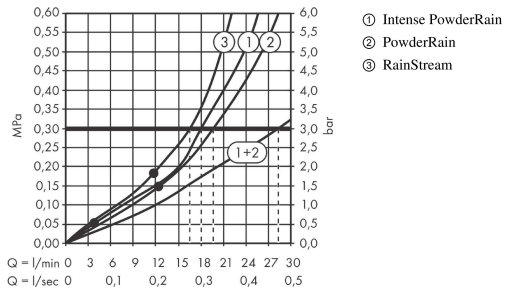

Rainfinity
Overhead shower 360 3jet with wall connector
 Finish: **Matt Black** Article Number: **26234670**

Description

product features

- consists of: overhead shower, wall connector
- shower head size: 360 mm
- spray type: PowderRain, Intense PowderRain, RainStream
- projection 381 mm
- middle spray disc: 205 mm
- frame: metal
- material spray disc: aluminium
- spray disc surface: graphite
- shower head vertically inclinable by 10-30°
- maximum flow rate at 3 bar: 28,1 l/min
- flow rate PowderRain spray (at 3 bar): 20 l/min
- flow rate Intense PowderRain (at 3 bar): 18 l/min
- flow rate RainStream spray (at 3 bar): 16 l/min
- function from: 12,2 l/min
- minimum flow pressure: 1,7 bar
- the 3 spray zones must be controlled via 3 valves or a diverter valve with 3 outlets
- overhead shower removable for cleaning
- installation: wall-mounted - based on iBox
- connection dimension: DN15
- not suitable for continuous flow water heaters

Technology

Design awards

reddot award 2019
best of the best

Product image

Scale drawing

Rainfinity
Overhead shower 360 3jet with wall connector
 Finish: **Matt Black** Article Number: **26234670**

Flowchart