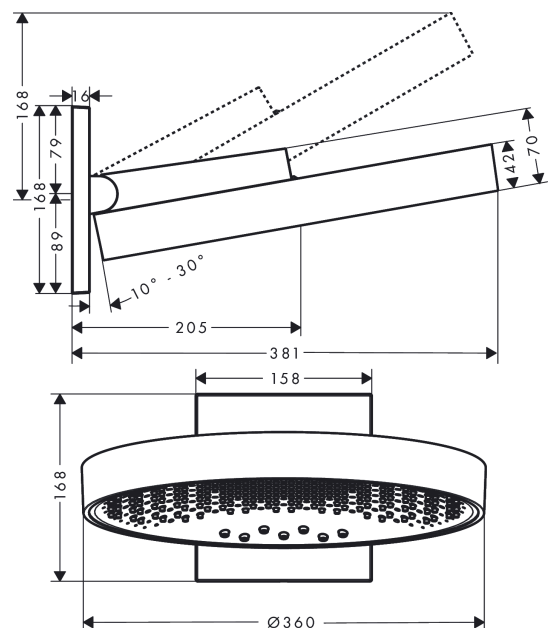

Rainfinity
Overhead shower 360 3jet with wall connector
 Finish: **Matt Black** Article Number: **26234670**

Description

product features

- consists of: overhead shower, wall connector
- shower head size: 360 mm
- spray type: PowderRain, Intense PowderRain, RainStream
- projection 381 mm
- middle spray disc: 205 mm
- frame: metal
- material spray disc: aluminium
- spray disc surface: graphite
- shower head vertically inclinable by 10-30°
- maximum flow rate at 3 bar: 28,1 l/min
- flow rate PowderRain spray (at 3 bar): 20 l/min
- flow rate Intense PowderRain (at 3 bar): 18 l/min
- flow rate RainStream spray (at 3 bar): 16 l/min
- function from: 12,2 l/min
- minimum flow pressure: 1,7 bar
- the 3 spray zones must be controlled via 3 valves or a diverter valve with 3 outlets
- overhead shower removable for cleaning
- installation: wall-mounted - based on iBox
- connection dimension: DN15
- not suitable for continuous flow water heaters

Technology

Design awards

reddot award 2019
best of the best

Product image

Scale drawing

Rainfinity
Overhead shower 360 3jet with wall connector
 Finish: **Matt Black** Article Number: **26234670**

Flowchart

The consumption was measured in combination with the appropriate fittings (thermostat/mixer/in-wall valve) to reflect actual application in practice.

Rainfinity
Overhead shower 360 3jet with wall connector
 Finish: **Matt Black** Article Number: **26234670**