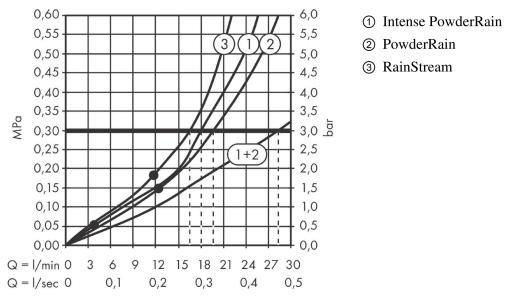

Rainfinity
Overhead shower 360 3jet with wall connector
 Finish: **Chrome** Article Number: **26234000**

Description

product features

- consists of: overhead shower, wall connector
- shower head size: 360 mm
- spray type: PowderRain, Intense PowderRain, RainStream
- projection 381 mm
- middle spray disc: 205 mm
- frame: metal
- material spray disc: aluminium
- spray disc surface: graphite
- shower head vertically inclinable by 10-30°
- maximum flow rate at 3 bar: 28,1 l/min
- flow rate PowderRain spray (at 3 bar): 20 l/min
- flow rate Intense PowderRain (at 3 bar): 18 l/min
- flow rate RainStream spray (at 3 bar): 16 l/min
- function from: 12,2 l/min
- minimum flow pressure: 1,7 bar
- the 3 spray zones must be controlled via 3 valves or a diverter valve with 3 outlets
- overhead shower removable for cleaning
- installation: wall-mounted - based on iBox
- connection dimension: DN15
- not suitable for continuous flow water heaters

Technology

Design awards

reddot award 2019
best of the best

Product image

Scale drawing

Rainfinity
Overhead shower 360 3jet with wall connector
 Finish: **Chrome** Article Number: **26234000**

Flowchart

The consumption was measured in combination with the appropriate fittings (thermostat/mixer/in-wall valve) to reflect actual application in practice.