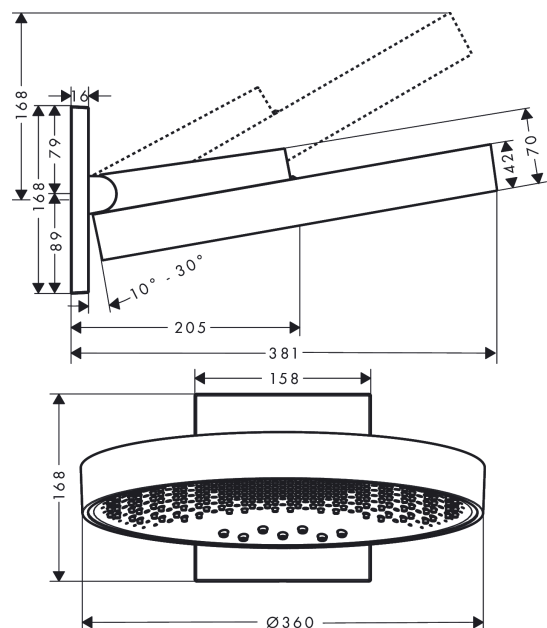

Rainfinity
Overhead shower 360 3jet with wall connector
 Finish: **Chrome** Article Number: **26234000**

Description

product features

- consists of: overhead shower, wall connector
- shower head size: 360 mm
- spray type: PowderRain, Intense PowderRain, RainStream
- projection 381 mm
- middle spray disc: 205 mm
- frame: metal
- material spray disc: aluminium
- spray disc surface: graphite
- shower head vertically inclinable by 10-30°
- maximum flow rate at 3 bar: 28,1 l/min
- flow rate PowderRain spray (at 3 bar): 20 l/min
- flow rate Intense PowderRain (at 3 bar): 18 l/min
- flow rate RainStream spray (at 3 bar): 16 l/min
- function from: 12,2 l/min
- minimum flow pressure: 1,7 bar
- the 3 spray zones must be controlled via 3 valves or a diverter valve with 3 outlets
- overhead shower removable for cleaning
- installation: wall-mounted - based on iBox
- connection dimension: DN15
- not suitable for continuous flow water heaters

Technology

Design awards

reddot award 2019
best of the best

Product image

Scale drawing

Rainfinity
Overhead shower 360 3jet with wall connector
 Finish: **Chrome** Article Number: **26234000**

Flowchart

The consumption was measured in combination with the appropriate fittings (thermostat/mixer/in-wall valve) to reflect actual application in practice.

Rainfinity
Overhead shower 360 3jet with wall connector
 Finish: **Chrome** Article Number: **26234000**

Installation examples

Rainfinity 360 3jet
 26234XXX

Rainfinity 250 3jet
 26232XXX