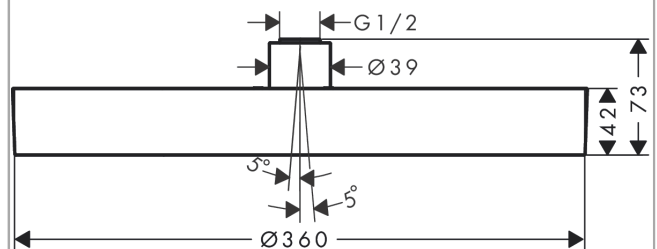

Scale drawing