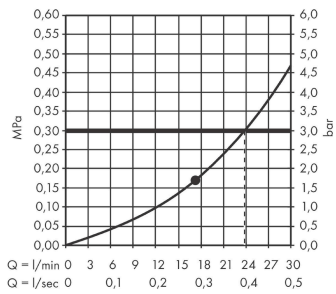

##### product features

- shower head size: 360 mm
- spray type: PowderRain
- ball-joint: overhead shower angle (2 x 5°) adjustable
- frame: metal
- material spray disc: aluminium
- spray disc surface: graphite
- maximum flow rate at 3 bar: 20,3 l/min
- flow rate PowderRain spray (at 3 bar): 20,3 l/min
- function from: 17,3 l/min
- minimum flow pressure: 2 bar
- overhead shower removable for cleaning
- installation: ceiling or wall
- connection thread G 1/2
- connection dimension: DN15
- not suitable for continuous flow water heaters

#### Scale drawing

**Rainfinity**

**Overhead shower 360 1jet**

Finish: **Matt Black** Article Number: **26231670**

**Flowchart**

The consumption was measured in combination with the appropriate fittings (thermostat/mixer/in-wall valve) to reflect actual application in practice.