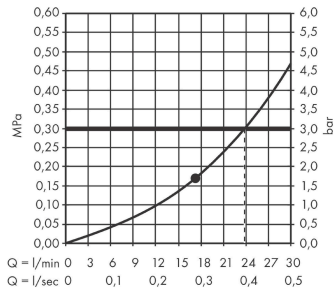

Rainfinity

Overhead shower 360 1jet

Finish: **Brushed Bronze** Article Number: **26231140**

Description

product features

- shower head size: 360 mm
- spray type: PowderRain
- ball-joint: overhead shower angle (2 x 5°) adjustable
- frame: metal
- material spray disc: aluminium
- spray disc surface: graphite
- maximum flow rate at 3 bar: 20,3 l/min
- flow rate PowderRain spray (at 3 bar): 20,3 l/min
- function from: 17,3 l/min
- minimum flow pressure: 2 bar
- overhead shower removable for cleaning
- installation: ceiling or wall
- connection thread G 1/2
- connection dimension: DN15
- not suitable for continuous flow water heaters

Technology

Design awards

reddot award 2019
best of the best

Product image

Scale drawing

Rainfinity

Overhead shower 360 1jet

Finish: **Brushed Bronze** Article Number: **26231140**

Flowchart

The consumption was measured in combination with the appropriate fittings (thermostat/mixer/in-wall valve) to reflect actual application in practice.