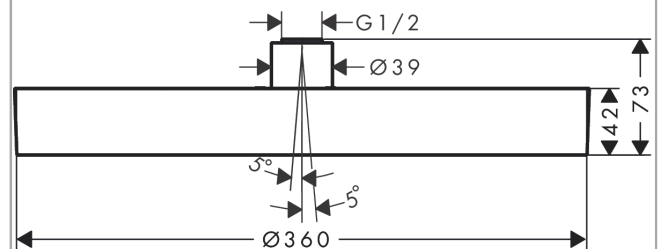

Rainfinity

Overhead shower 360 1jet

Finish: **Brushed Bronze** Article Number: **26231140**

Description

product features

- shower head size: 360 mm
- spray type: PowderRain
- ball-joint: overhead shower angle (2 x 5°) adjustable
- frame: metal
- material spray disc: aluminium
- spray disc surface: graphite
- maximum flow rate at 3 bar: 20,3 l/min
- flow rate PowderRain spray (at 3 bar): 20,3 l/min
- function from: 17,3 l/min
- minimum flow pressure: 2 bar
- overhead shower removable for cleaning
- installation: ceiling or wall
- connection thread G 1/2
- connection dimension: DN15
- not suitable for continuous flow water heaters

Technology

Design awards

reddot award 2019
best of the best

Product image

Scale drawing

Rainfinity

Overhead shower 360 1jet

Finish: **Brushed Bronze** Article Number: **26231140**

Flowchart

The consumption was measured in combination with the appropriate fittings (thermostat/mixer/in-wall valve) to reflect actual application in practice.