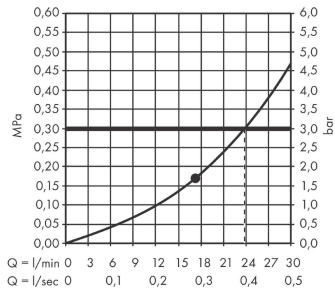

##### product features

- shower head size: 360 mm
- spray type: PowderRain
- ball-joint: overhead shower angle (2 x 5°) adjustable
- frame: metal
- material spray disc: aluminium
- spray disc surface: graphite
- maximum flow rate at 3 bar: 20,3 l/min
- flow rate PowderRain spray (at 3 bar): 20,3 l/min
- function from: 17,3 l/min
- minimum flow pressure: 2 bar
- overhead shower removable for cleaning
- installation: ceiling or wall
- connection thread G 1/2
- connection dimension: DN15
- not suitable for continuous flow water heaters

#### Scale drawing

**Rainfinity**

**Overhead shower 360 1jet**

Finish: **Chrome** Article Number: **26231000**

**Flowchart**

The consumption was measured in combination with the appropriate fittings (thermostat/mixer/in-wall valve) to reflect actual application in practice.