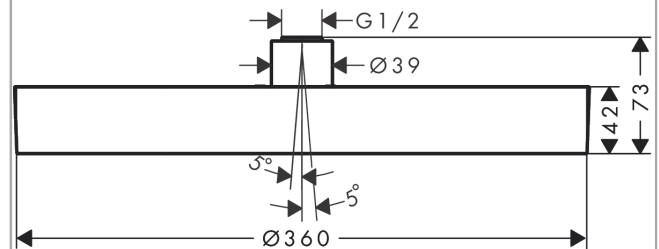

Scale drawing