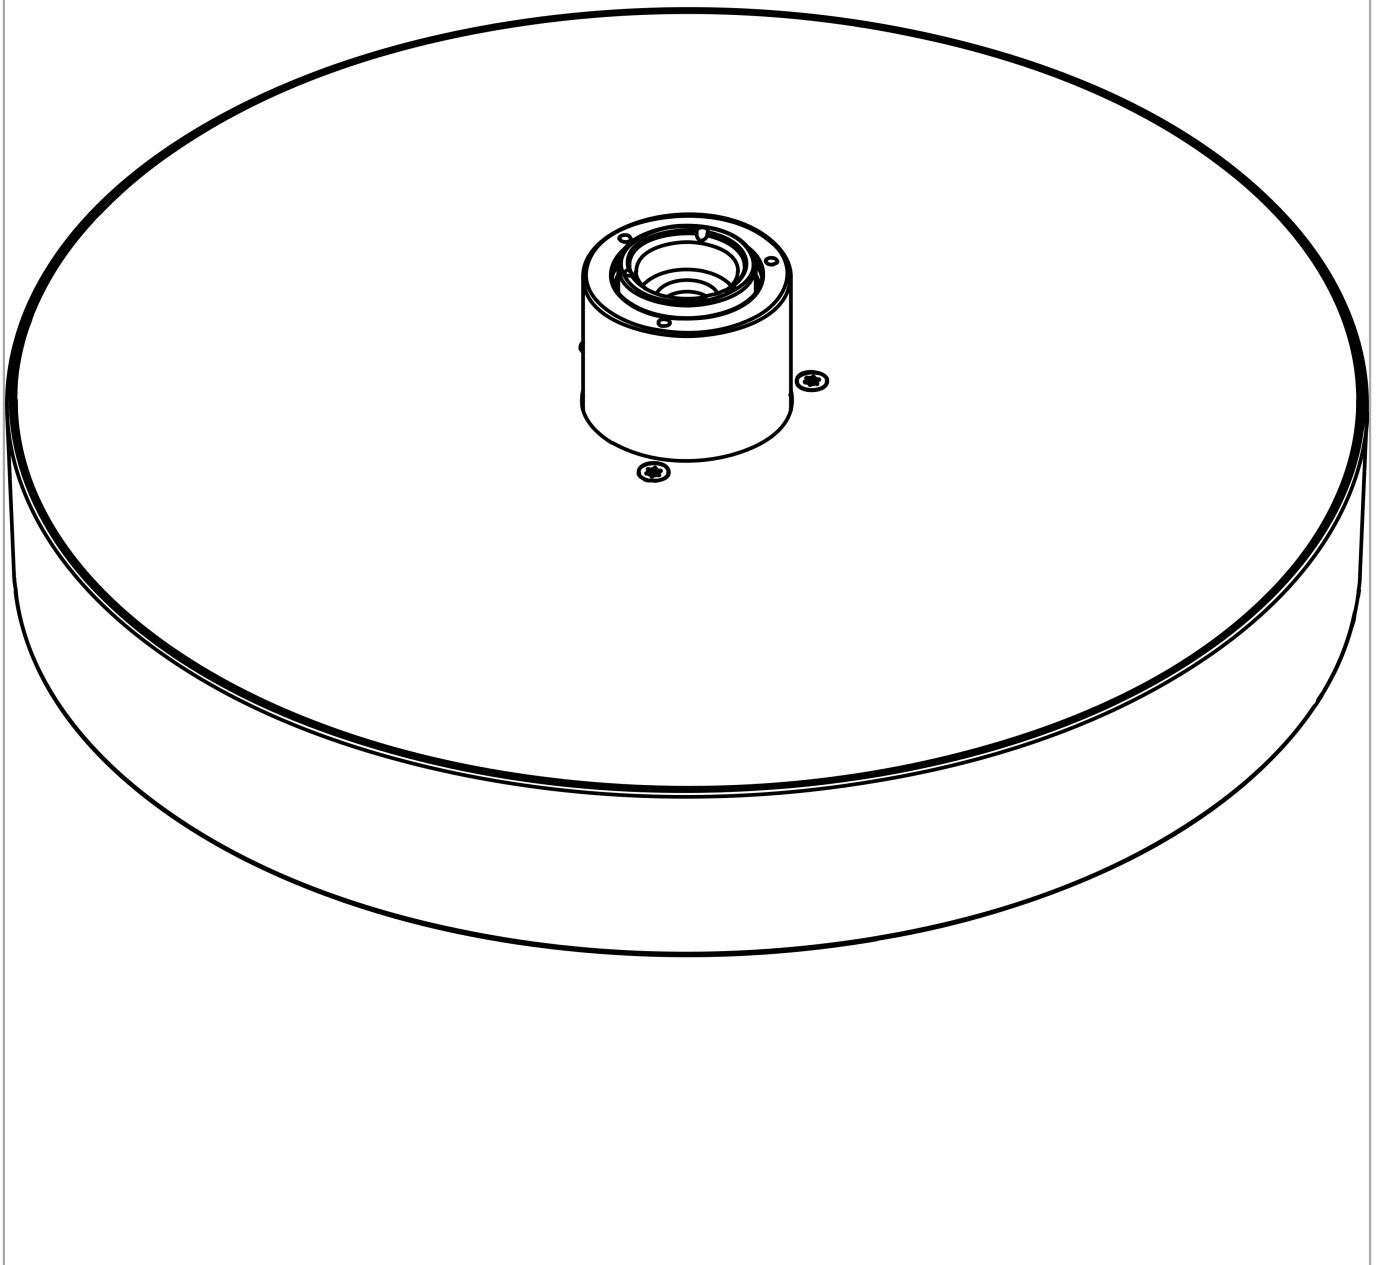

Rainfinity
Overhead shower 360 1jet
Finish: **Chrome** Article Number: **26231000**

Exploded Drawing

Year of production: >07/19