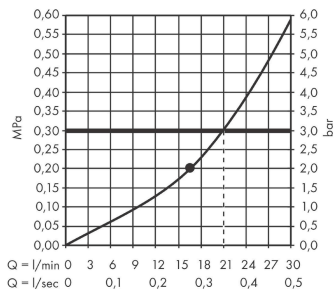

Rainfinity

Overhead shower 360 1jet with wall connector

Finish: **Polished Gold Optic** Article Number: **26230990**

Description

product features

- consists of: overhead shower, wall connector
- shower head size: 360 mm
- spray type: PowderRain
- projection 381 mm
- middle spray disc: 205 mm
- frame: metal
- material spray disc: aluminium
- spray disc surface: graphite
- shower head vertically inclinable by 10-30°
- maximum flow rate at 3 bar: 21 l/min
- flow rate PowderRain spray (at 3 bar): 21 l/min
- function from: 16,5 l/min
- minimum flow pressure: 2 bar
- overhead shower removable for cleaning
- installation: wall
- connection thread G 1/2
- connection dimension: DN15
- not suitable for continuous flow water heaters

Technology

Design awards

reddot award 2019
best of the best

Product image

Scale drawing

Rainfinity

Overhead shower 360 1jet with wall connector

Finish: **Polished Gold Optic** Article Number: **26230990**

Flowchart

The consumption was measured in combination with the appropriate fittings (thermostat/mixer/in-wall valve) to reflect actual application in practice.