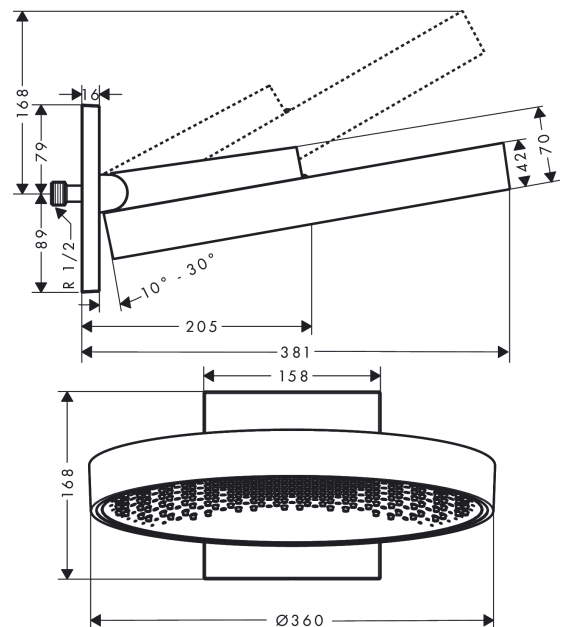

Rainfinity

Overhead shower 360 1jet with wall connector

Finish: **Polished Gold Optic** Article Number: **26230990**

Description

product features

- consists of: overhead shower, wall connector
- shower head size: 360 mm
- spray type: PowderRain
- projection 381 mm
- middle spray disc: 205 mm
- frame: metal
- material spray disc: aluminium
- spray disc surface: graphite
- shower head vertically inclinable by 10-30°
- maximum flow rate at 3 bar: 21 l/min
- flow rate PowderRain spray (at 3 bar): 21 l/min
- function from: 16,5 l/min
- minimum flow pressure: 2 bar
- overhead shower removable for cleaning
- installation: wall
- connection thread G 1/2
- connection dimension: DN15
- not suitable for continuous flow water heaters

Technology

Design awards

reddot award 2019
best of the best

Product image

Scale drawing

Rainfinity

Overhead shower 360 1jet with wall connector

Finish: **Polished Gold Optic** Article Number: **26230990**

Flowchart

The consumption was measured in combination with the appropriate fittings (thermostat/mixer/in-wall valve) to reflect actual application in practice.