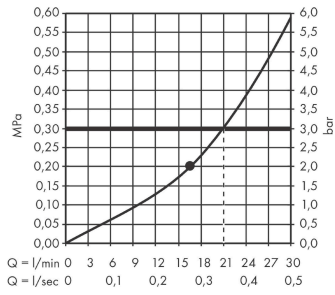

Rainfinity

Overhead shower 360 1jet with wall connector

Finish: **Brushed Bronze** Article Number: **26230140**

Flowchart

The consumption was measured in combination with the appropriate fittings (thermostat/mixer/in-wall valve) to reflect actual application in practice.