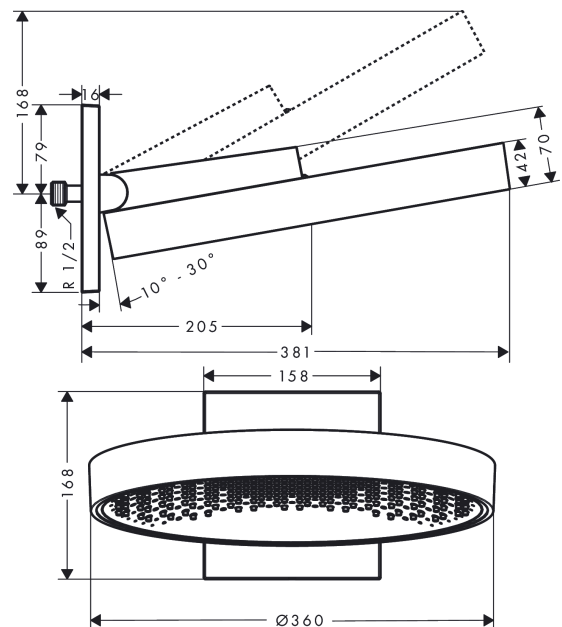

Rainfinity

Overhead shower 360 1jet with wall connector

Finish: **Brushed Bronze** Article Number: **26230140**

Description

product features

- consists of: overhead shower, wall connector
- shower head size: 360 mm
- spray type: PowderRain
- projection 381 mm
- middle spray disc: 205 mm
- frame: metal
- material spray disc: aluminium
- spray disc surface: graphite
- shower head vertically inclinable by 10-30°
- maximum flow rate at 3 bar: 21 l/min
- flow rate PowderRain spray (at 3 bar): 21 l/min
- function from: 16,5 l/min
- minimum flow pressure: 2 bar
- overhead shower removable for cleaning
- installation: wall
- connection thread G 1/2
- connection dimension: DN15
- not suitable for continuous flow water heaters

Technology

Design awards

reddot award 2019
best of the best

Product image

Scale drawing

Rainfinity

Overhead shower 360 1jet with wall connector

Finish: **Brushed Bronze** Article Number: **26230140**

Flowchart

The consumption was measured in combination with the appropriate fittings (thermostat/mixer/in-wall valve) to reflect actual application in practice.

Rainfinity
Overhead shower 360 1jet with wall connector
 Finish: **Brushed Bronze** Article Number: **26230140**