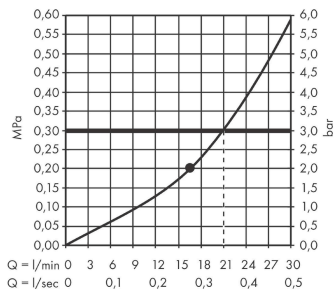

Rainfinity
Overhead shower 360 1jet with wall connector
 Finish: **Chrome** Article Number: **26230000**

Description

product features

- consists of: overhead shower, wall connector
- shower head size: 360 mm
- spray type: PowderRain
- projection 381 mm
- middle spray disc: 205 mm
- frame: metal
- material spray disc: aluminium
- spray disc surface: graphite
- shower head vertically inclinable by 10-30°
- maximum flow rate at 3 bar: 21 l/min
- flow rate PowderRain spray (at 3 bar): 21 l/min
- function from: 16,5 l/min
- minimum flow pressure: 2 bar
- overhead shower removable for cleaning
- installation: wall
- connection thread G 1/2
- connection dimension: DN15
- not suitable for continuous flow water heaters

Technology

Design awards

Product image

Scale drawing

Rainfinity
Overhead shower 360 1jet with wall connector
 Finish: **Chrome** Article Number: **26230000**

Flowchart

The consumption was measured in combination with the appropriate fittings (thermostat/mixer/in-wall valve) to reflect actual application in practice.