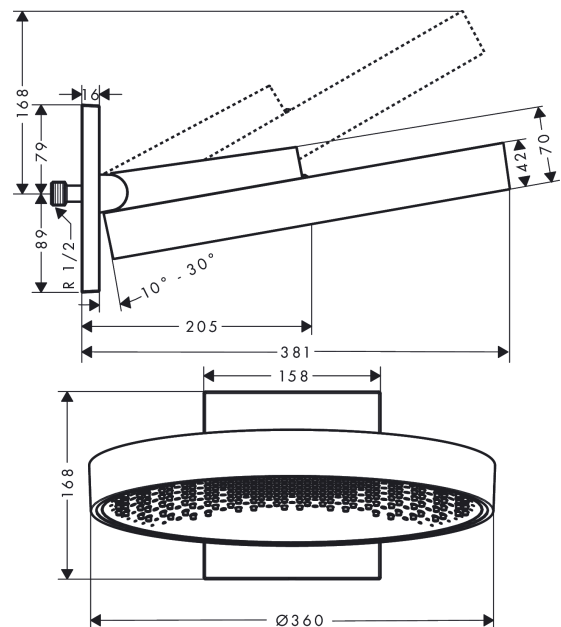

Rainfinity
Overhead shower 360 1jet with wall connector
 Finish: **Chrome** Article Number: **26230000**

Description

product features

- consists of: overhead shower, wall connector
- shower head size: 360 mm
- spray type: PowderRain
- projection 381 mm
- middle spray disc: 205 mm
- frame: metal
- material spray disc: aluminium
- spray disc surface: graphite
- shower head vertically inclinable by 10-30°
- maximum flow rate at 3 bar: 21 l/min
- flow rate PowderRain spray (at 3 bar): 21 l/min
- function from: 16,5 l/min
- minimum flow pressure: 2 bar
- overhead shower removable for cleaning
- installation: wall
- connection thread G 1/2
- connection dimension: DN15
- not suitable for continuous flow water heaters

Technology

Design awards

Product image

Scale drawing

Rainfinity
Overhead shower 360 1jet with wall connector
 Finish: **Chrome** Article Number: **26230000**

Flowchart

The consumption was measured in combination with the appropriate fittings (thermostat/mixer/in-wall valve) to reflect actual application in practice.