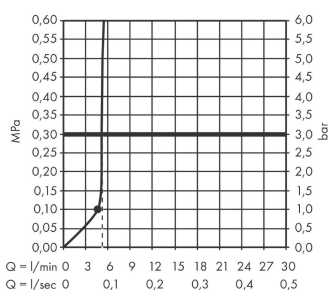

Flowchart

The consumption was measured in combination with the appropriate fittings (thermostat/mixer/ in-wall valve) to reflect actual application in practice.