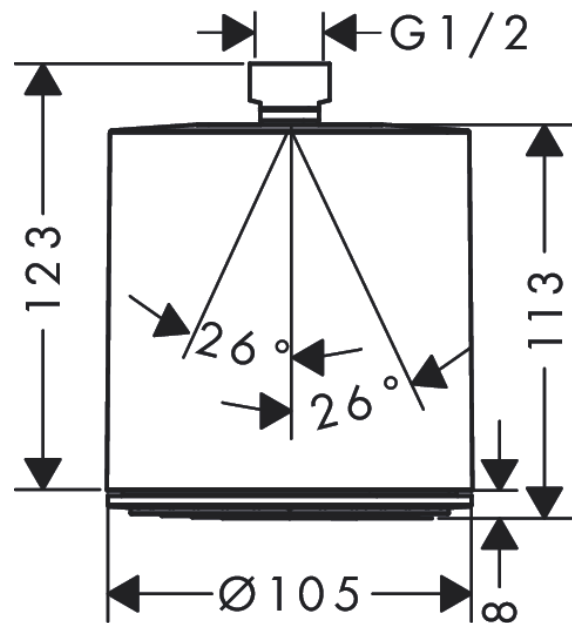

##### product features

- shower head size: 105 mm
- spray type: PowderRain
- ball-joint: overhead shower angle adjustable
- material spray disc: plastic
- spray disc surface: graphite
- maximum flow rate at 3 bar: 6 l/min
- function from: 4,8 l/min
- minimum flow pressure: 1 bar
- connection thread G ½
- connection dimension: DN15
- suitable for continuous flow water heaters

#### Scale drawing