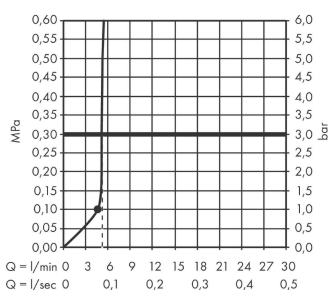

Pulsify S

Overhead shower 105 1jet EcoSmart+

Finish: **Matt Black** Article Number: **24132670**

Description

product features

- shower head size: 105 mm
- spray type: PowderRain
- ball-joint: overhead shower angle adjustable
- material spray disc: plastic
- spray disc surface: graphite
- maximum flow rate at 3 bar: 6 l/min
- function from: 4,8 l/min
- minimum flow pressure: 1 bar
- connection thread G ½
- connection dimension: DN15
- suitable for continuous flow water heaters

Technology

Design awards

reddot winner 2021

Product image

Scale drawing

Flowchart

The consumption was measured in combination with the appropriate fittings (thermostat/mixer/ in-wall valve) to reflect actual application in practice.