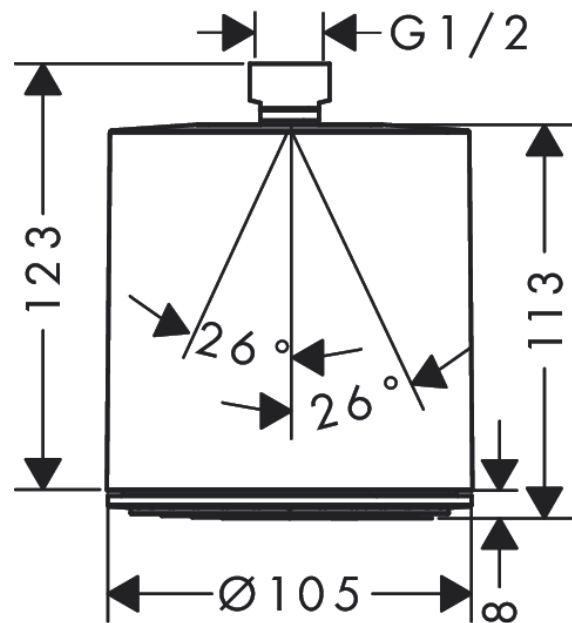

Pulsify S

Overhead shower 105 1jet EcoSmart+

Finish: **Matt Black** Article Number: **24132670**

Description

product features

- shower head size: 105 mm
- spray type: PowderRain
- ball-joint: overhead shower angle adjustable
- material spray disc: plastic
- spray disc surface: graphite
- maximum flow rate at 3 bar: 6 l/min
- function from: 4,8 l/min
- minimum flow pressure: 1 bar
- connection thread G ½
- connection dimension: DN15
- suitable for continuous flow water heaters

Technology

Design awards

reddot winner 2021

Product image

Scale drawing

Flowchart

The consumption was measured in combination with the appropriate fittings (thermostat/mixer/ in-wall valve) to reflect actual application in practice.