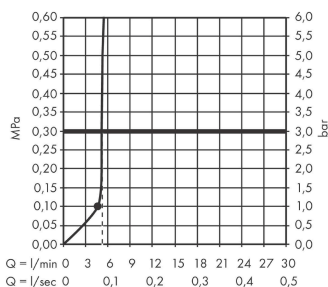

Flowchart

The consumption was measured in combination with the appropriate fittings (thermostat/mixer/ in-wall valve) to reflect actual application in practice.