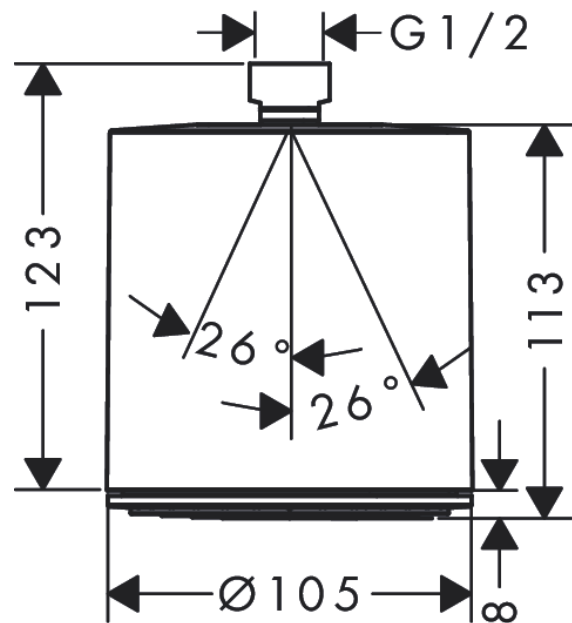

#### product features

- shower head size: 105 mm
- spray type: PowderRain
- ball-joint: overhead shower angle adjustable
- material spray disc: plastic
- spray disc surface: graphite
- maximum flow rate at 3 bar: 6 l/min
- function from: 4,8 l/min
- minimum flow pressure: 1 bar
- connection thread G ½
- connection dimension: DN15
- suitable for continuous flow water heaters

### Product image

### Scale drawing