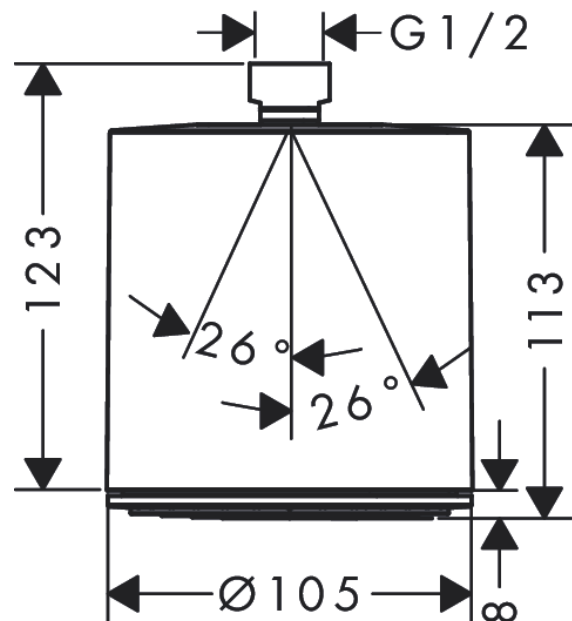

Pulsify S

Overhead shower 105 1jet

Finish: **Matt White** Article Number: **24130700**

Description

product features

- shower head size: 105 mm
- spray type: PowderRain
- ball-joint: overhead shower angle adjustable
- material spray disc: plastic
- spray disc surface: graphite
- maximum flow rate at 3 bar: 11,7 l/min
- flow rate PowderRain spray (at 3 bar): 11,7 l/min
- function from: 5,6 l/min
- minimum flow pressure: 0,8 bar
- connection thread G ½
- connection dimension: DN15
- suitable for continuous flow water heaters

Technology

Design awards

reddot winner 2021

Product image

Scale drawing

Flowchart

The consumption was measured in combination with the appropriate fittings (thermostat/mixer/in-wall valve) to reflect actual application in practice.