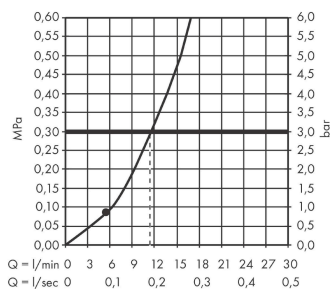

Pulsify S

Overhead shower 105 1jet

Finish: **Matt White** Article Number: **24130700**

Description

product features

- shower head size: 105 mm
- spray type: PowderRain
- ball-joint: overhead shower angle adjustable
- material spray disc: plastic
- spray disc surface: graphite
- maximum flow rate at 3 bar: 11,7 l/min
- flow rate PowderRain spray (at 3 bar): 11,7 l/min
- function from: 5,6 l/min
- minimum flow pressure: 0,8 bar
- connection thread G ½
- connection dimension: DN15
- suitable for continuous flow water heaters

Technology

Design awards

reddot winner 2021

Product image

Scale drawing

Flowchart

The consumption was measured in combination with the appropriate fittings (thermostat/mixer/in-wall valve) to reflect actual application in practice.