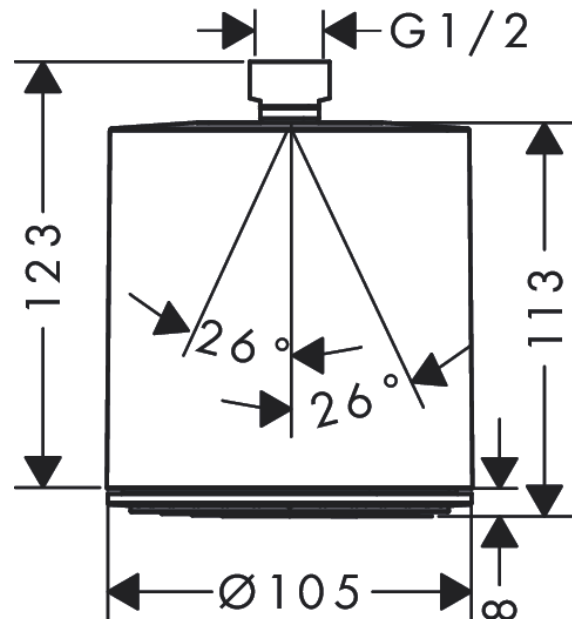

Pulsify S

Overhead shower 105 1jet

Finish: **Matt Black** Article Number: **24130670**

Description

product features

- shower head size: 105 mm
- spray type: PowderRain
- ball-joint: overhead shower angle adjustable
- material spray disc: plastic
- spray disc surface: graphite
- maximum flow rate at 3 bar: 11,7 l/min
- flow rate PowderRain spray (at 3 bar): 11,7 l/min
- function from: 5,6 l/min
- minimum flow pressure: 0,8 bar
- connection thread G ½
- connection dimension: DN15
- suitable for continuous flow water heaters

Technology

Design awards

reddot winner 2021

Product image

Scale drawing

Flowchart

The consumption was measured in combination with the appropriate fittings (thermostat/mixer/in-wall valve) to reflect actual application in practice.