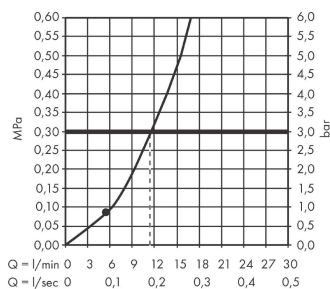

Pulsify S

Overhead shower 105 1jet

Finish: **Matt Black** Article Number: **24130670**

Description

product features

- shower head size: 105 mm
- spray type: PowderRain
- ball-joint: overhead shower angle adjustable
- material spray disc: plastic
- spray disc surface: graphite
- maximum flow rate at 3 bar: 11,7 l/min
- flow rate PowderRain spray (at 3 bar): 11,7 l/min
- function from: 5,6 l/min
- minimum flow pressure: 0,8 bar
- connection thread G ½
- connection dimension: DN15
- suitable for continuous flow water heaters

Technology

Design awards

reddot winner 2021

Product image

Scale drawing

Flowchart

The consumption was measured in combination with the appropriate fittings (thermostat/mixer/in-wall valve) to reflect actual application in practice.