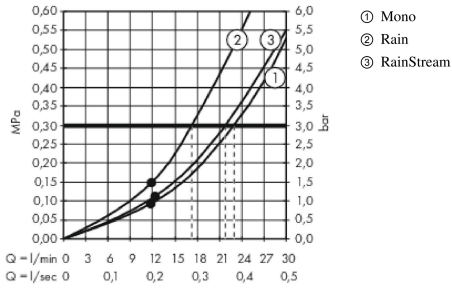

Rainmaker Select
Overhead shower 460 3jet with ceiling connector
 Finish: **Black/Chrome** Article Number: **24006600**

Description

product features

- consists of: overhead shower, ceiling connector
- shower head size: 466 x 300 mm
- spray type: Rain, RainStream, MonoRain
- ball-joint: overhead shower angle adjustable
- material spray disc: plexiglas
- spray disc surface: easy cleanable spray disc in glass optics
- brass ceiling connector
- ceiling connection length: 100 mm
- maximum flow rate at 3 bar: 23 l/min
- flow rate Rain spray (at 3 bar): 17 l/min
- flow rate RainStream spray (at 3 bar): 22 l/min
- flow rate Mono spray (at 3 bar): 23 l/min
- function from: 11,5 l/min
- minimum flow pressure: 1,5 bar
- the 3 spray zones must be controlled via 3 valves or a diverter valve with 3 outlets
- spray disc removable for cleaning
- overhead shower removable for cleaning
- installation: ceiling
- connection dimension: DN15
- connection type: basic set
- not suitable for continuous flow water heaters

Technology

Product image

Scale drawing

Rainmaker Select
Overhead shower 460 3jet with ceiling connector
 Finish: **Black/Chrome** Article Number: **24006600**

Flowchart

The consumption was measured in combination with the appropriate fittings (thermostat/mixer/in-wall valve) to reflect actual application in practice.