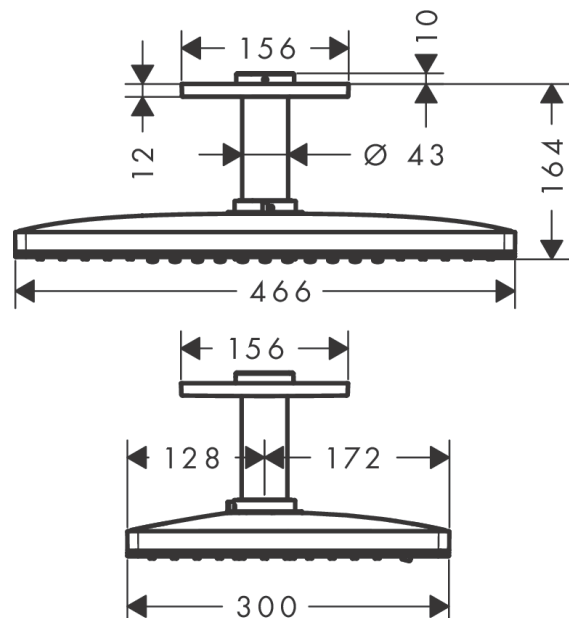

Rainmaker Select
Overhead shower 460 3jet with ceiling connector
 Finish: **Black/Chrome** Article Number: **24006600**

Description

product features

- consists of: overhead shower, ceiling connector
- shower head size: 466 x 300 mm
- spray type: Rain, RainStream, MonoRain
- ball-joint: overhead shower angle adjustable
- material spray disc: plexiglas
- spray disc surface: easy cleanable spray disc in glass optics
- brass ceiling connector
- ceiling connection length: 100 mm
- maximum flow rate at 3 bar: 23 l/min
- flow rate Rain spray (at 3 bar): 17 l/min
- flow rate RainStream spray (at 3 bar): 22 l/min
- flow rate Mono spray (at 3 bar): 23 l/min
- function from: 11,5 l/min
- minimum flow pressure: 1,5 bar
- the 3 spray zones must be controlled via 3 valves or a diverter valve with 3 outlets
- spray disc removable for cleaning
- overhead shower removable for cleaning
- installation: ceiling
- connection dimension: DN15
- connection type: basic set
- not suitable for continuous flow water heaters

Technology

Product image

Scale drawing

Rainmaker Select
Overhead shower 460 3jet with ceiling connector
 Finish: **Black/Chrome** Article Number: **24006600**

Flowchart

The consumption was measured in combination with the appropriate fittings (thermostat/mixer/in-wall valve) to reflect actual application in practice.