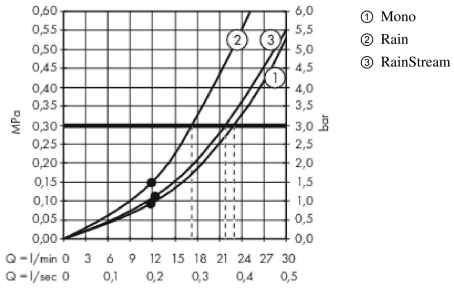

Rainmaker Select
Overhead shower 460 3jet with ceiling connector
 Finish: **White/Chrome** Article Number: **24006400**

Description

product features

- consists of: overhead shower, ceiling connector
- shower head size: 466 x 300 mm
- spray type: Rain, RainStream, MonoRain
- ball-joint: overhead shower angle adjustable
- material spray disc: plexiglas
- spray disc surface: easy cleanable spray disc in glass optics
- brass ceiling connector
- ceiling connection length: 100 mm
- maximum flow rate at 3 bar: 23 l/min
- flow rate Rain spray (at 3 bar): 17 l/min
- flow rate RainStream spray (at 3 bar): 22 l/min
- flow rate Mono spray (at 3 bar): 23 l/min
- function from: 11,5 l/min
- minimum flow pressure: 1,5 bar
- the 3 spray zones must be controlled via 3 valves or a diverter valve with 3 outlets
- spray disc removable for cleaning
- overhead shower removable for cleaning
- installation: ceiling
- connection dimension: DN15
- connection type: basic set
- not suitable for continuous flow water heaters

Technology

Product image

Scale drawing

Rainmaker Select
Overhead shower 460 3jet with ceiling connector
 Finish: **White/Chrome** Article Number: **24006400**

Flowchart

The consumption was measured in combination with the appropriate fittings (thermostat/mixer/in-wall valve) to reflect actual application in practice.