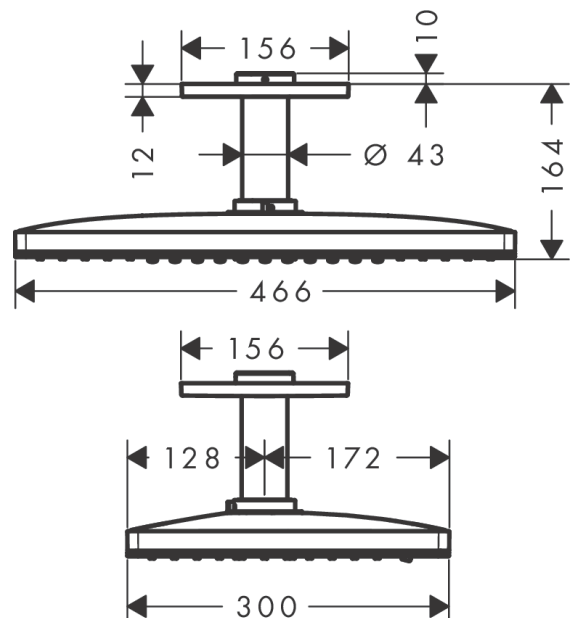

Rainmaker Select
Overhead shower 460 3jet with ceiling connector
 Finish: **White/Chrome** Article Number: **24006400**

Description

product features

- consists of: overhead shower, ceiling connector
- shower head size: 466 x 300 mm
- spray type: Rain, RainStream, MonoRain
- ball-joint: overhead shower angle adjustable
- material spray disc: plexiglas
- spray disc surface: easy cleanable spray disc in glass optics
- brass ceiling connector
- ceiling connection length: 100 mm
- maximum flow rate at 3 bar: 23 l/min
- flow rate Rain spray (at 3 bar): 17 l/min
- flow rate RainStream spray (at 3 bar): 22 l/min
- flow rate Mono spray (at 3 bar): 23 l/min
- function from: 11,5 l/min
- minimum flow pressure: 1,5 bar
- the 3 spray zones must be controlled via 3 valves or a diverter valve with 3 outlets
- spray disc removable for cleaning
- overhead shower removable for cleaning
- installation: ceiling
- connection dimension: DN15
- connection type: basic set
- not suitable for continuous flow water heaters

Technology

Product image

Scale drawing

Rainmaker Select
Overhead shower 460 3jet with ceiling connector
 Finish: **White/Chrome** Article Number: **24006400**

Flowchart

The consumption was measured in combination with the appropriate fittings (thermostat/mixer/in-wall valve) to reflect actual application in practice.