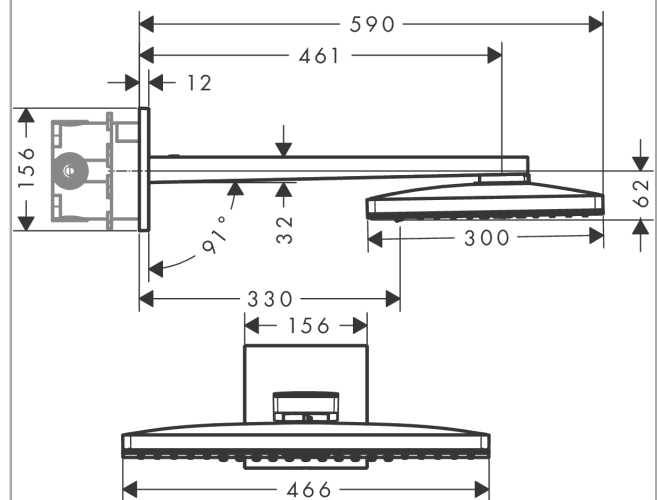

Scale drawing