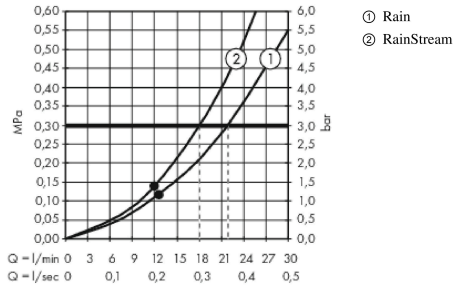

Rainmaker Select
Overhead shower 460 2jet with ceiling connector
Finish: **White/Chrome** Article Number: **24004400**

Flowchart