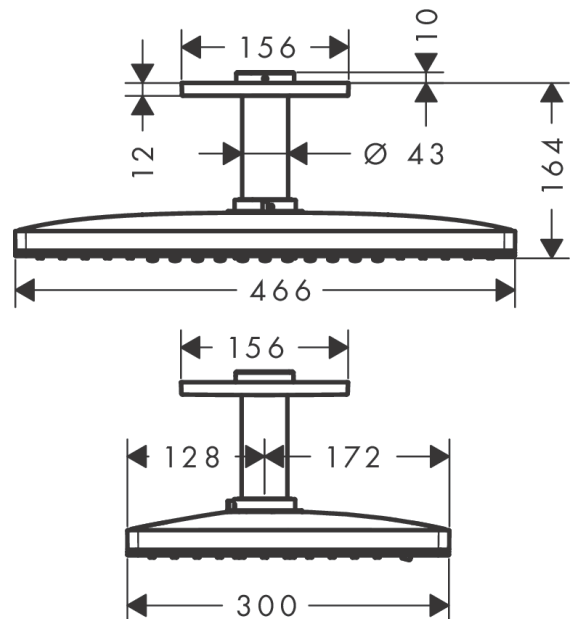

Rainmaker Select
Overhead shower 460 2jet with ceiling connector
 Finish: **White/Chrome** Article Number: **24004400**

Description

product features

- consists of: overhead shower, ceiling connector
- shower head size: 466 x 300 mm
- spray type: Rain, RainStream
- material spray disc: plexiglas
- spray disc surface: easy cleanable spray disc in glass optics
- brass ceiling connector
- ceiling connection length: 100 mm
- maximum flow rate at 3 bar: 21 l/min
- flow rate Rain spray (at 3 bar): 21 l/min
- flow rate RainStream spray (at 3 bar): 18 l/min
- function from: 12 l/min
- minimum flow pressure: 1,5 bar
- the 2 spray zones must be controlled via 2 valves or a diverter valve with 2 outlets
- spray disc removable for cleaning
- overhead shower removable for cleaning
- installation: ceiling
- connection dimension: DN15
- connection type: basic set
- not suitable for continuous flow water heaters

Technology

Product image

Scale drawing

Rainmaker Select
Overhead shower 460 2jet with ceiling connector
 Finish: **White/Chrome** Article Number: **24004400**

Flowchart

Rainmaker Select
Overhead shower 460 2jet with ceiling connector
 Finish: **White/Chrome** Article Number: **24004400**