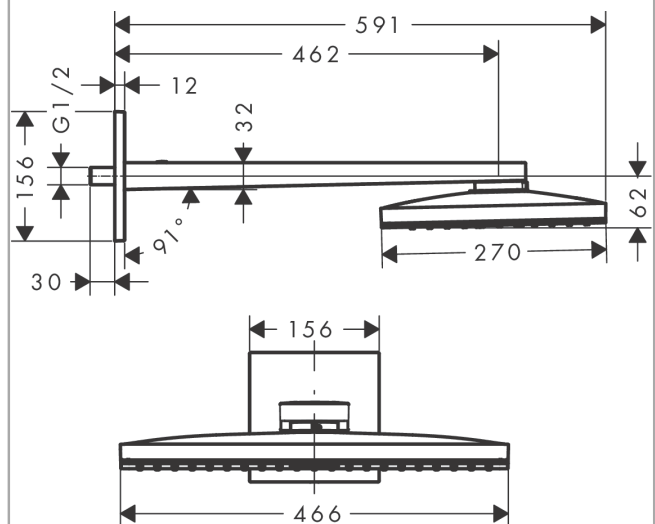

Rainmaker Select
Overhead shower 460 1jet with shower arm
 Finish: **White/Chrome** Article Number: **24003400**

Description

product features

- consists of: overhead shower, shower arm, escutcheon
- shower head size: 466 x 270 mm
- spray type: Rain
- material spray disc: plexiglas
- spray disc surface: easy cleanable spray disc in glass optics
- shower arm length 462 mm
- maximum flow rate at 3 bar: 19 l/min
- flow rate Rain spray (at 3 bar): 19 l/min
- function from: 12 l/min
- minimum flow pressure: 1,5 bar
- spray disc removable for cleaning
- overhead shower removable for cleaning
- installation: wall
- connection thread G ½
- connection dimension: DN15
- not suitable for continuous flow water heaters

Technology

Product image

Scale drawing

Rainmaker Select
Overhead shower 460 1jet with shower arm
 Finish: **White/Chrome** Article Number: **24003400**

Flowchart

The consumption was measured in combination with the appropriate fittings (thermostat/mixer/in-wall valve) to reflect actual application in practice.