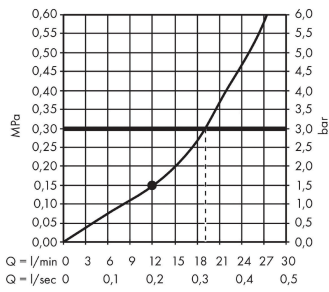

Rainmaker Select
Overhead shower 460 1jet with shower arm
 Finish: **White/Chrome** Article Number: **24003400**

Description

product features

- consists of: overhead shower, shower arm, escutcheon
- shower head size: 466 x 270 mm
- spray type: Rain
- material spray disc: plexiglas
- spray disc surface: easy cleanable spray disc in glass optics
- shower arm length 462 mm
- maximum flow rate at 3 bar: 19 l/min
- flow rate Rain spray (at 3 bar): 19 l/min
- function from: 12 l/min
- minimum flow pressure: 1,5 bar
- spray disc removable for cleaning
- overhead shower removable for cleaning
- installation: wall
- connection thread G ½
- connection dimension: DN15
- not suitable for continuous flow water heaters

Technology

Product image

Scale drawing

Rainmaker Select
Overhead shower 460 1jet with shower arm
 Finish: **White/Chrome** Article Number: **24003400**

Flowchart

The consumption was measured in combination with the appropriate fittings (thermostat/mixer/in-wall valve) to reflect actual application in practice.