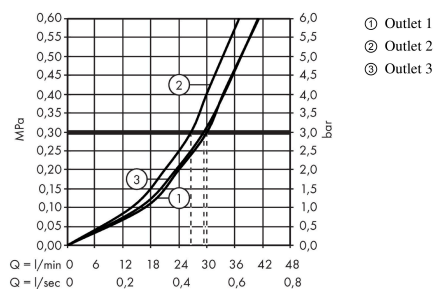

ShowerSelect
Valve for concealed installation for 3 functions
Finish: **Chrome** Article Number: **15764003**

Description

product features

- 3 functions
- Start/stop valve to operate the functions
- simultaneous use of several outlets
- maximum flow rate at 3 bar: 30 l/min
- flow rate upper outlet: 26 l/min
- Flow rate left and right: 29 l/min
- flow rate by simultaneous use of all outlets: 44 l/min
- valve is delivered with buttons Rain large, Rain small and hand shower
- connection type: basic set

Technology

Product image

Scale drawing

Flowchart