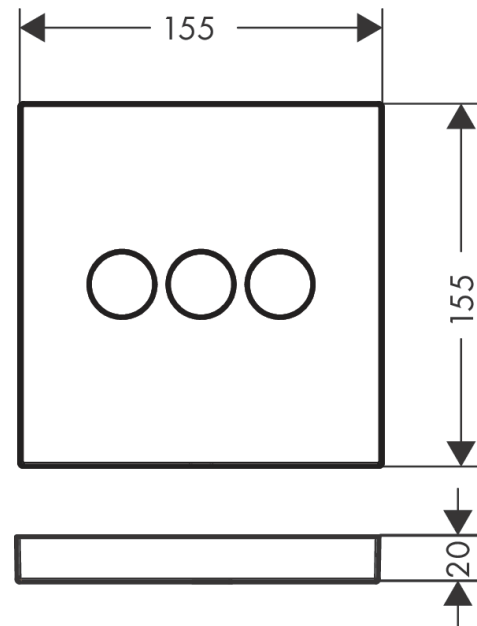

### Description

**product features**

- 3 functions
- Start/stop valve to operate the functions
- simultaneous use of several outlets
- maximum flow rate at 3 bar: 30 l/min
- flow rate upper outlet: 26 l/min
- Flow rate left and right: 29 l/min
- flow rate by simultaneous use of all outlets: 44 l/min
- valve is delivered with buttons Rain large, Rain small and hand shower
- connection type: basic set

### Scale drawing