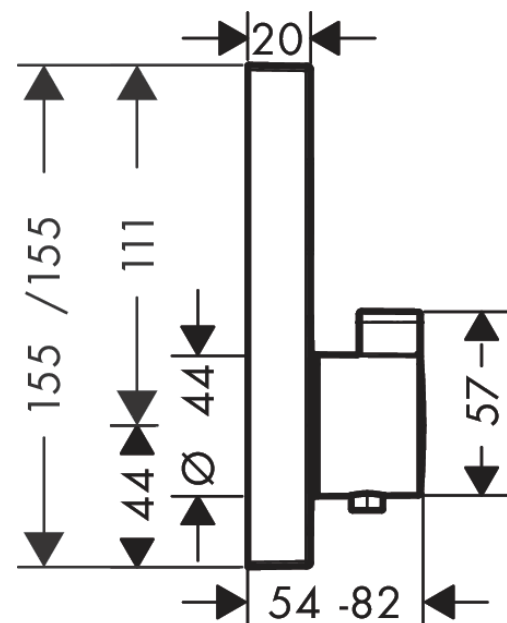

### Description

**product features**

- 2 functions
- thermostat cartridge, Start/stop valve to operate the functions
- Select push-button on/off control for 2 outlets
- simultaneous use of several outlets
- maximum flow rate at 3 bar: 29,7 l/min
- flow rate upper outlet: 25 l/min
- flow rate lower outlet: 23 l/min
- flow rate by simultaneous use of all outlets: 29,7 l/min
- min. operating pressure: 1 bar
- max. operating pressure: 10 bar
- safety stop at 40 °C
- temperature limitation adjustable
- thermostat is delivered with buttons hand shower and Rain large
- connection type: basic set

### Scale drawing

**ShowerSelect**  
**Thermostat for concealed installation for 2 functions**  
 Finish: **Matt Black** Article Number: **15763670**

**Flowchart**