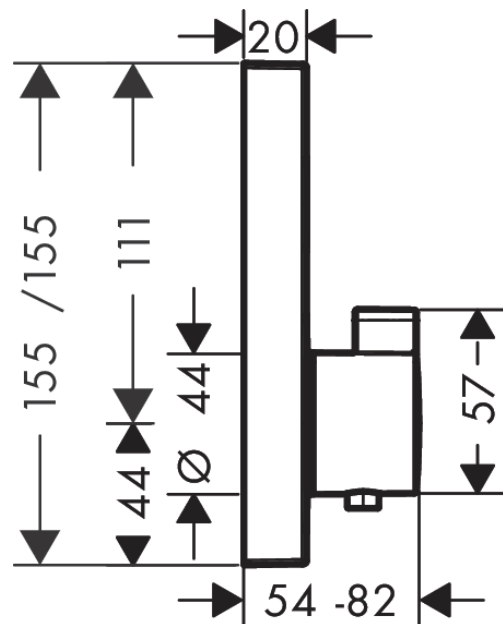

ShowerSelect
Thermostat for concealed installation for 2 functions
 Finish: **Brushed Bronze** Article Number: **15763140**

Description

product features

- 2 functions
- thermostat cartridge, Start/stop valve to operate the functions
- Select push-button on/off control for 2 outlets
- simultaneous use of several outlets
- maximum flow rate at 3 bar: 29,7 l/min
- flow rate upper outlet: 25 l/min
- flow rate lower outlet: 23 l/min
- flow rate by simultaneous use of all outlets: 29,7 l/min
- min. operating pressure: 1 bar
- max. operating pressure: 10 bar
- safety stop at 40 °C
- temperature limitation adjustable
- thermostat is delivered with buttons hand shower and Rain large
- connection type: basic set

Technology

Design awards

reddot winner 2020 reddot winner 2021

Product image

Scale drawing

ShowerSelect
Thermostat for concealed installation for 2 functions
 Finish: **Brushed Bronze** Article Number: **15763140**

Flowchart