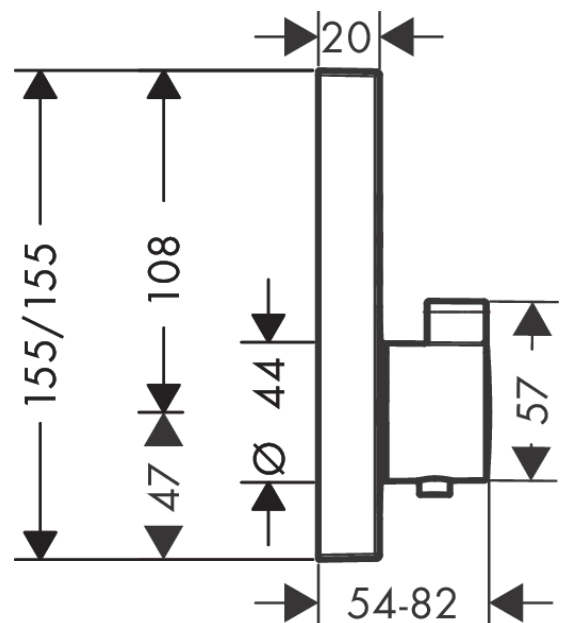

ShowerSelect
Thermostat for concealed installation for 2 functions
 Finish: **Chrome** Article Number: **15763003**

Description

product features

- 2 functions
- thermostat cartridge, Start/stop valve to operate the functions
- Select push-button on/off control for 2 outlets
- simultaneous use of several outlets
- maximum flow rate at 3 bar: 29,7 l/min
- flow rate upper outlet: 25 l/min
- flow rate lower outlet: 23 l/min
- flow rate by simultaneous use of all outlets: 29,7 l/min
- min. operating pressure: 1 bar
- max. operating pressure: 10 bar
- safety stop at 40 °C
- temperature limitation adjustable
- thermostat is delivered with buttons hand shower and Rain large
- connection type: basic set

Technology

Product image

Scale drawing

ShowerSelect
Thermostat for concealed installation for 2 functions
 Finish: **Chrome** Article Number: **15763003**

Flowchart