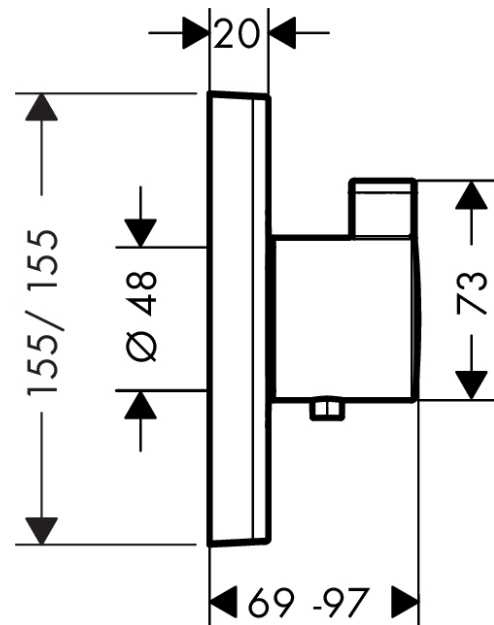

ShowerSelect
Thermostat HighFlow for concealed installation
 Finish: **Matt Black** Article Number: **15760670**

Description

product features

- thermostat cartridge
- maximum flow rate at 3 bar: 42 l/min
- flow rate upper outlet: 42 l/min
- flow rate lower outlet: 42 l/min
- min. operating pressure: 1 bar
- max. operating pressure: 10 bar
- safety stop at 40 °C
- temperature limitation adjustable
- dirt filter included
- connection type: basic set

Design awards

reddot winner 2021

Product image

Scale drawing

Flowchart