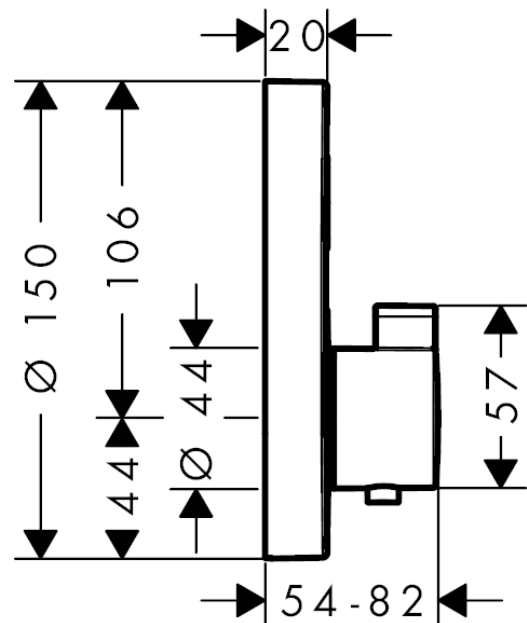

ShowerSelect S
Thermostat for concealed installation for 1 function
 Finish: **Chrome** Article Number: **15744003**

Description

product features

- 1 function
- thermostat cartridge, Start/stop valve to operate the functions
- Select push-button on/off control for 1 outlet
- maximum flow rate at 3 bar: 26,7 l/min
- min. operating pressure: 1 bar
- max. operating pressure: 10 bar
- safety stop at 40 °C
- temperature limitation adjustable
- thermostat is delivered with button On/Off
- connection type: basic set

Technology

Product image

Scale drawing

Flowchart