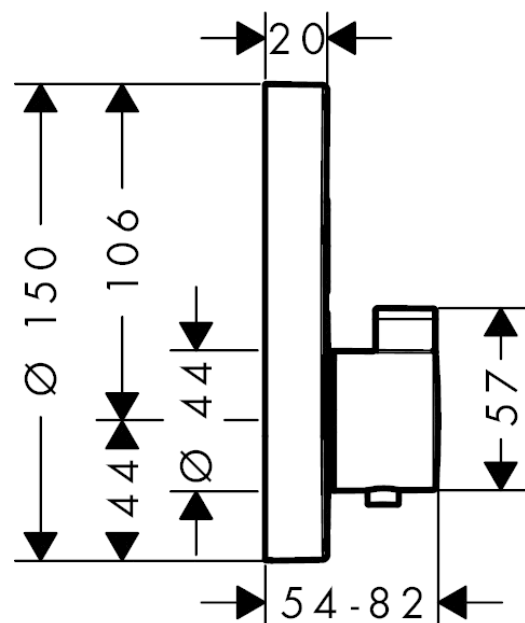

ShowerSelect S
Thermostat for concealed installation for 2 functions
 Finish: **Matt Black** Article Number: **15743670**

Description

product features

- 2 functions
- thermostat cartridge, Start/stop valve to operate the functions
- Select push-button on/off control for 2 outlets
- simultaneous use of several outlets
- maximum flow rate at 3 bar: 29,7 l/min
- flow rate upper outlet: 25 l/min
- flow rate lower outlet: 23 l/min
- flow rate by simultaneous use of all outlets: 29,7 l/min
- min. operating pressure: 1 bar
- max. operating pressure: 10 bar
- safety stop at 40 °C
- temperature limitation adjustable
- thermostat is delivered with buttons hand shower and Rain large
- connection type: basic set

Technology

Design awards

Product image

Scale drawing

ShowerSelect S
Thermostat for concealed installation for 2 functions
 Finish: **Matt Black** Article Number: **15743670**

Flowchart