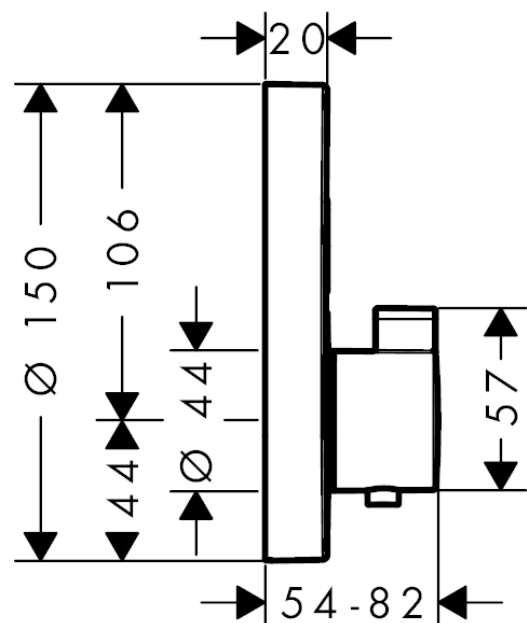

ShowerSelect S
Thermostat for concealed installation for 2 functions
 Finish: **Chrome** Article Number: **15743003**

Description

product features

- 2 functions
- thermostat cartridge, Start/stop valve to operate the functions
- Select push-button on/off control for 2 outlets
- simultaneous use of several outlets
- maximum flow rate at 3 bar: 29,7 l/min
- flow rate upper outlet: 25 l/min
- flow rate lower outlet: 23 l/min
- flow rate by simultaneous use of all outlets: 29,7 l/min
- min. operating pressure: 1 bar
- max. operating pressure: 10 bar
- safety stop at 40 °C
- temperature limitation adjustable
- thermostat is delivered with buttons hand shower and Rain large
- connection type: basic set

Technology

Product image

Scale drawing

ShowerSelect S
Thermostat for concealed installation for 2 functions
 Finish: **Chrome** Article Number: **15743003**

Flowchart