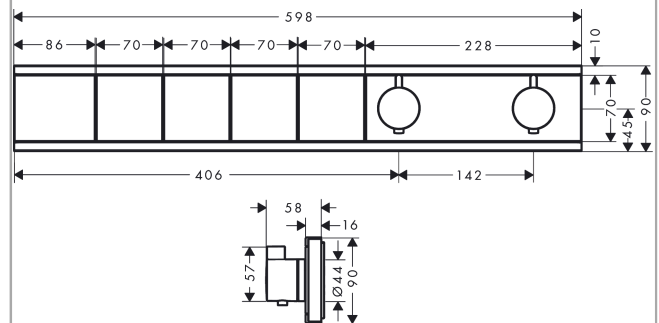

RainSelect

Thermostat for concealed installation for 4 functions

Finish: **Polished Gold Optic** Article Number: **15382990**

Description

product features

- 4 functions
- thermostat cartridge, Start/stop valve to operate the functions
- depending on volume flow and installation situation approx. 50% flow rate reduction and integrated shut off function
- Select push-button on/off control for 4 outlets
- simultaneous use of several outlets
- maximum flow rate at 3 bar: 38 l/min
- flow rate per outlet: 26 l/min
- flow rate by simultaneous use of all outlets: 38 l/min
- min. operating pressure: 1 bar
- max. operating pressure: 10 bar
- safety stop at 40 °C
- temperature limitation adjustable
- non-return valve
- Thermostat is delivered with buttons handshower, PowderRain, Waterfall, Rain large
- connection type: basic set

Technology

Design awards

Product image

Scale drawing