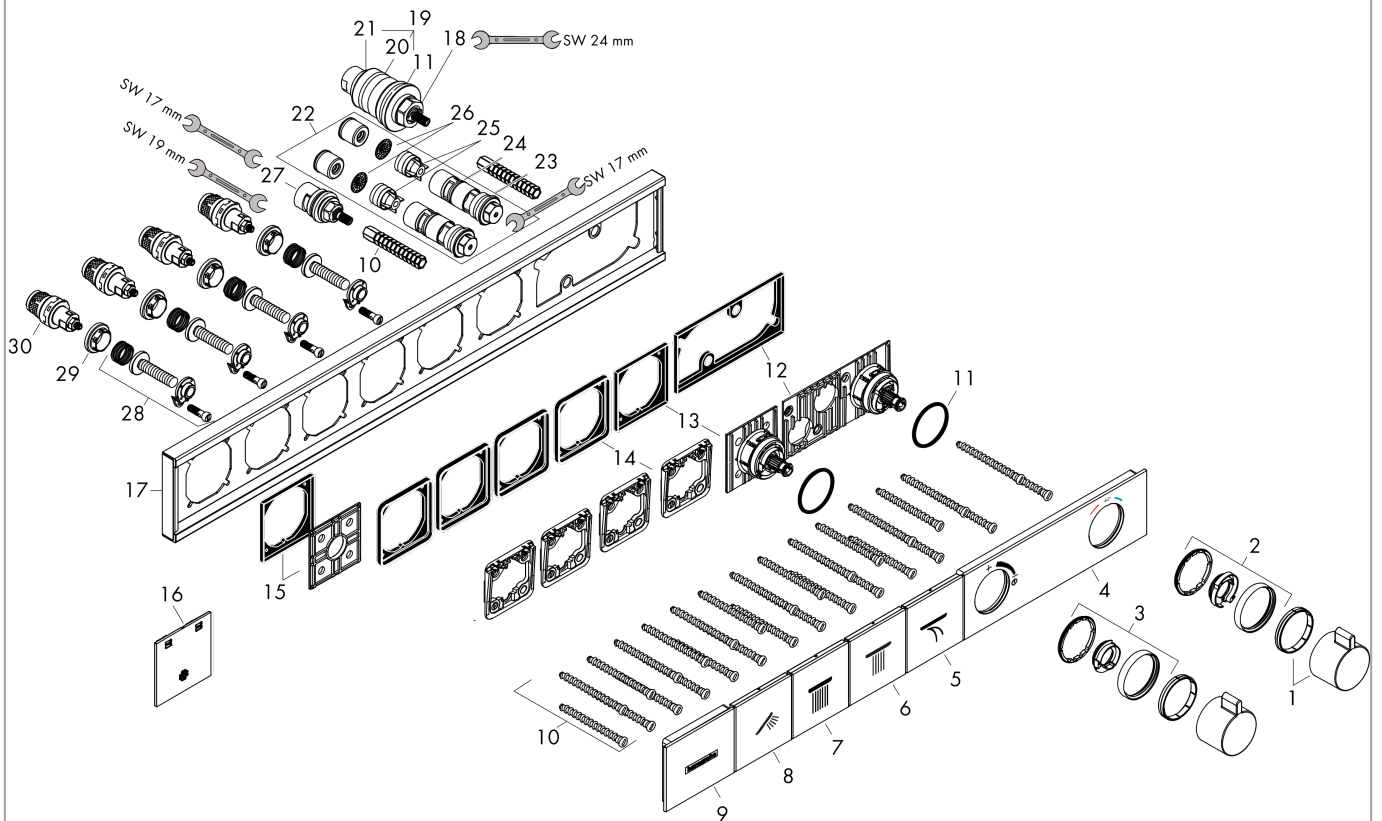

RainSelect
Thermostat for concealed installation for 4 functions
Finish: **Matt Black** Article Number: **15382670**

Exploded Drawing

Year of production: >04/20

RainSelect

Thermostat for concealed installation for 4 functions

Finish: **Matt Black** Article Number: **15382670**

Spare part list

Year of production: >04/20

Pos.	Description	Article Number	PC	PU
1	handle for thermostat	92215670	61	1
2	safety set	93112670	58	1
3	safety set	93113670	58	1
4	cover	93105610	16	1
5	symbol Flood jet	93305610	12	1
6	symbol head shower Rain large	93107610	12	1
7	symbol head shower	93499610	12	1
8	symbol handshower	93106610	12	1
9	cover	93501610	63	1
10	mounting kit	93102000	7	1
11	O-ring 38x2,5	98198000	2	1
12	adapter for handle	93109000	7	1
13	adapter for handle	93315000	10	1
14	support element	93111000	4	1
15	support element	93314000	7	1
16	fit-up aid	93417000	2	1
17	escutcheon	93317670	70	1
18	thermostat cartridge	96633000	15	1
19	sealing set	96636000	10	1
20	O-ring 34x2	98383000	2	1
21	O-ring 26x2	98147000	1	1
22	service unit	93406000	13	1
23	O-ring 20x2	98165000	1	1
24	O-ring 20x1,5	98197000	1	1
25	non return valve	96655000	4	1
26	filter	97367000	3	1
27	shut off unit	98536000	12	1
28	Select-adapter	93103000	7	1
29	nut	98368000	4	1
30	shut off unit	95758000	14	1
a	concealed item	15312180	99	1
b	Grease	90920000	5	1
c	extension 25 mm	93434000	20	1