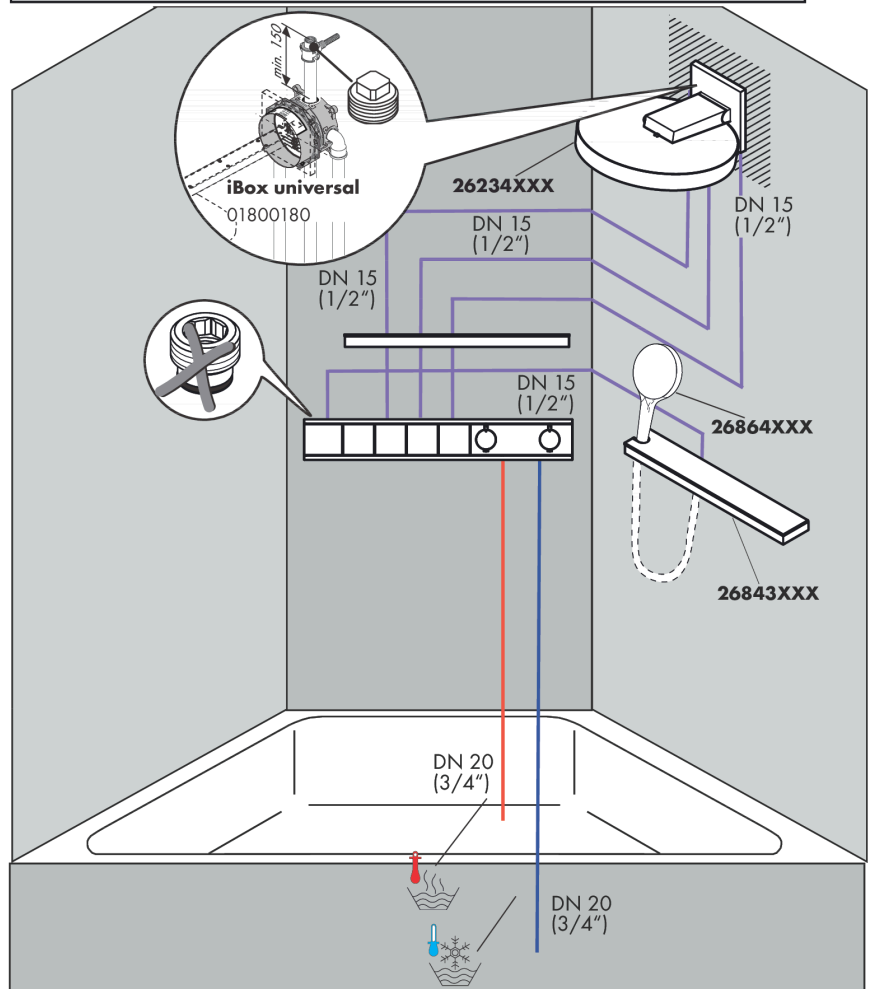

RainSelect
Thermostat for concealed installation for 4 functions
Finish: **Matt Black** Article Number: **15382670**

Installation examples

RainSelect
1531218X / 15382XXX