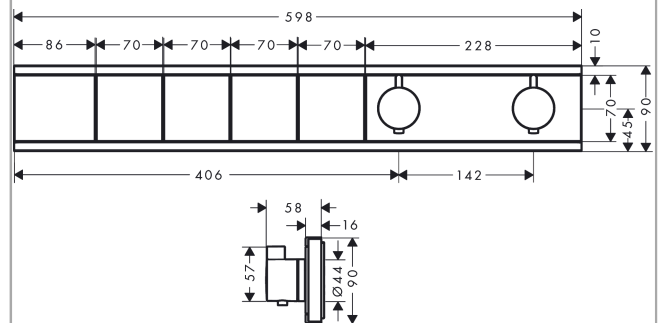

RainSelect

Thermostat for concealed installation for 4 functions

Finish: **Matt Black** Article Number: **15382670**

Description

product features

- 4 functions
- thermostat cartridge, Start/stop valve to operate the functions
- depending on volume flow and installation situation approx. 50% flow rate reduction and integrated shut off function
- Select push-button on/off control for 4 outlets
- simultaneous use of several outlets
- maximum flow rate at 3 bar: 38 l/min
- flow rate per outlet: 26 l/min
- flow rate by simultaneous use of all outlets: 38 l/min
- min. operating pressure: 1 bar
- max. operating pressure: 10 bar
- safety stop at 40 °C
- temperature limitation adjustable
- non-return valve
- Thermostat is delivered with buttons handshower, PowderRain, Waterfall, Rain large
- connection type: basic set

Technology

Design awards

Product image

Scale drawing

RainSelect
Thermostat for concealed installation for 4 functions
 Finish: **Matt Black** Article Number: **15382670**

Installation examples

RainSelect
 1531218X / 15382XXX