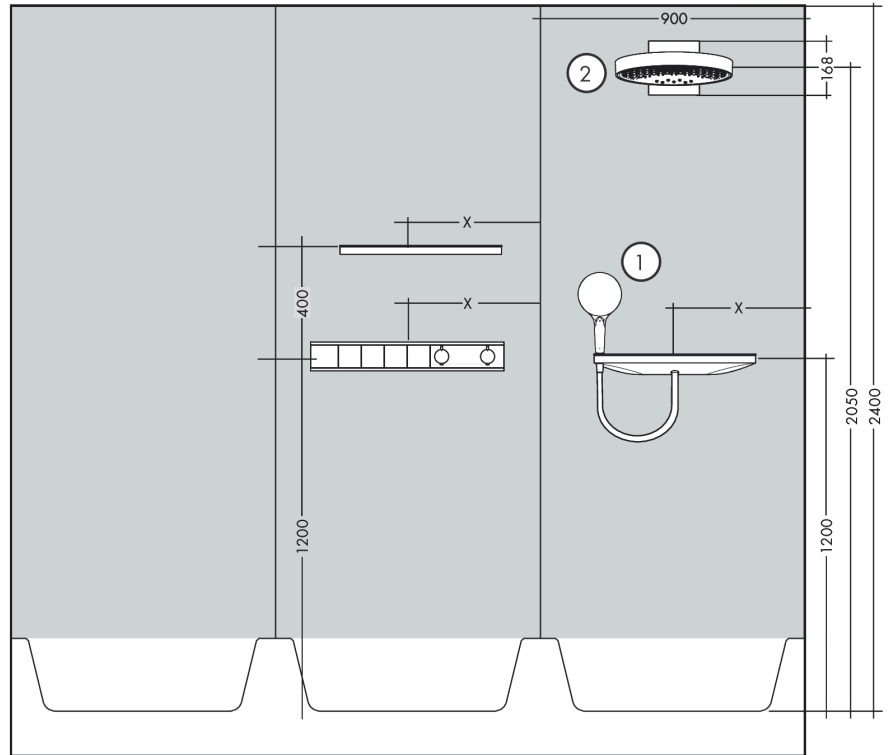

RainSelect
Thermostat for concealed installation for 4 functions
Finish: **Matt Black** Article Number: **15382670**

Installation examples

RainSelect
1531218X / 15382XXX