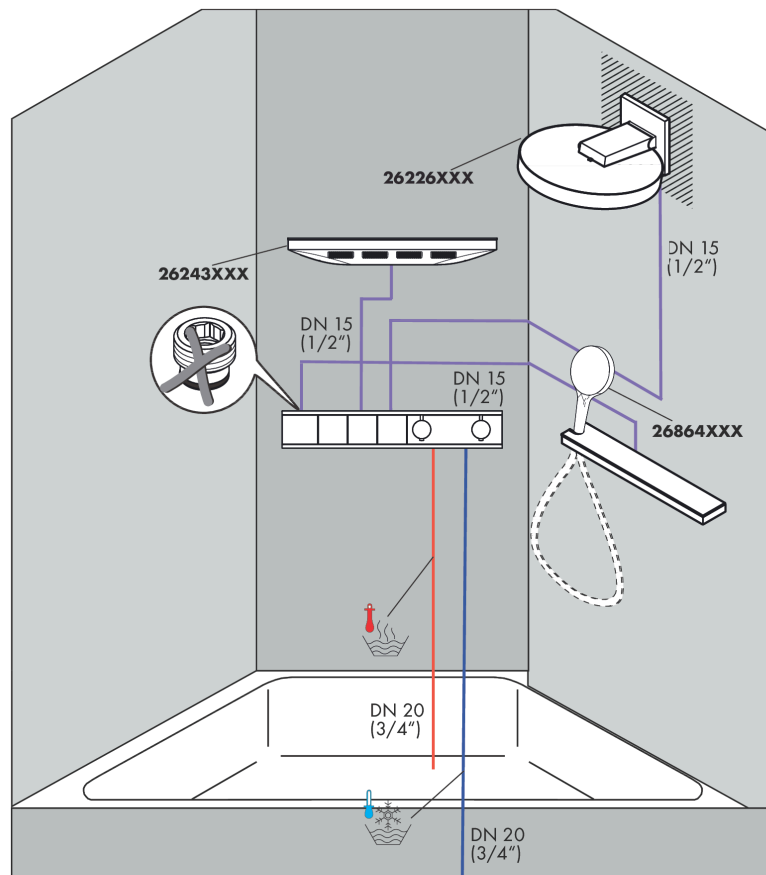

RainSelect
Thermostat for concealed installation for 3 functions
Finish: **Chrome** Article Number: **15381000**

Installation examples

RainSelect
1531118X / 15381XXX