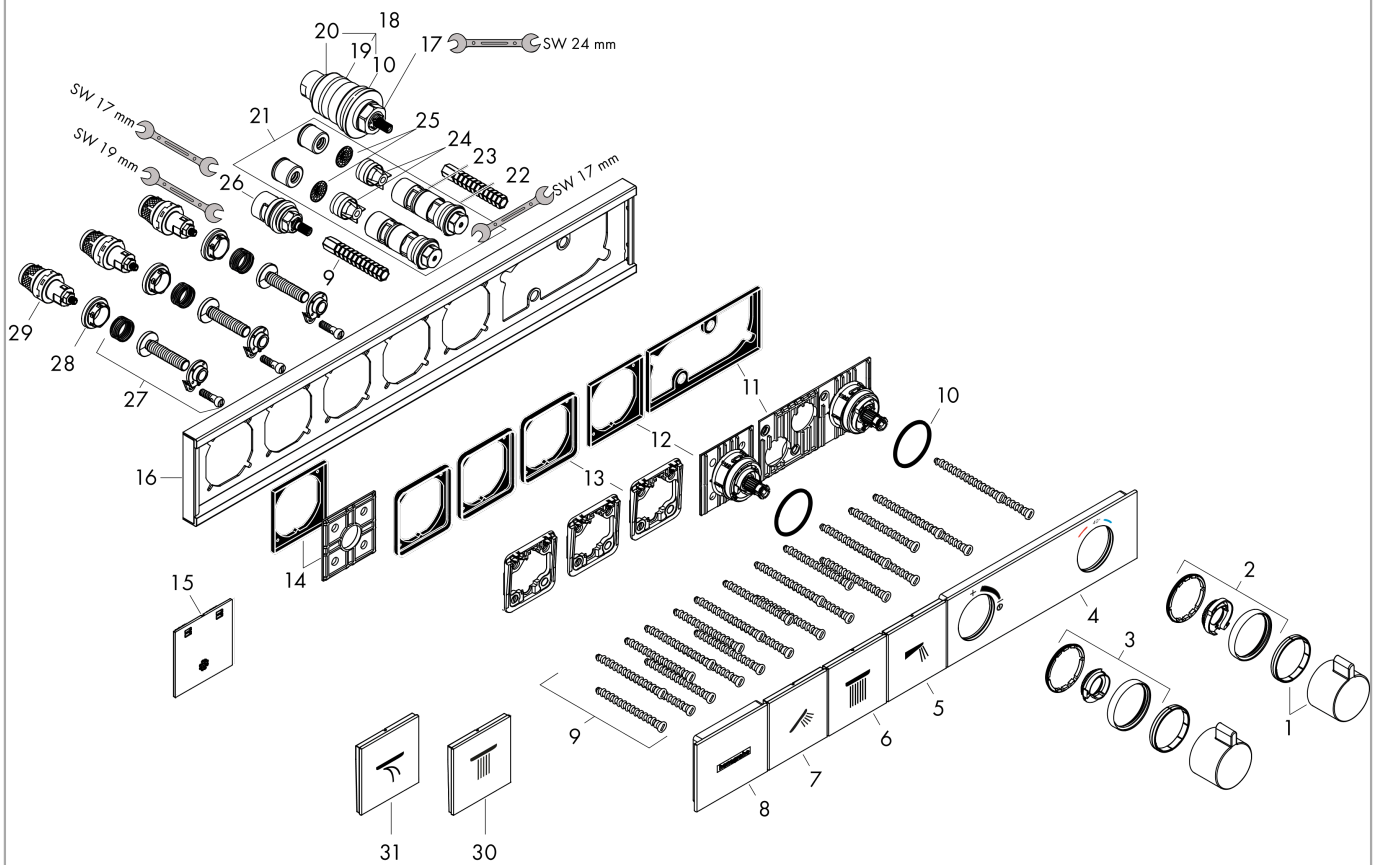

RainSelect
Thermostat for concealed installation for 3 functions
Finish: **Chrome** Article Number: **15381000**

Exploded Drawing

Year of production: >07/19

RainSelect

Thermostat for concealed installation for 3 functions

Finish: **Chrome** Article Number: **15381000**

Spare part list

Year of production: >07/19

Pos.	Description	Article Number	PC	PU
1	handle for thermostat	92215000	11	1
2	safety set	93112000	8	1
3	safety set	93113000	8	1
4	cover	93105000	16	1
5	neck jet	93498000	12	1
6	symbol head shower	93499000	12	1
7	symbol handshower	93106000	12	1
8	cover	93501000	13	1
9	mounting kit	93102000	7	1
10	O-ring 38x2,5	98198000	2	1
11	adapter for handle	93109000	7	1
12	adapter for handle	93315000	10	1
13	support element	93111000	4	1
14	support element	93314000	7	1
15	fit-up aid	93417000	2	1
16	escutcheon	93316000	19	1
17	thermostat cartridge	96633000	15	1
18	sealing set	96636000	10	1
19	O-ring 34x2	98383000	2	1
20	O-ring 26x2	98147000	1	1
21	service unit	93406000	13	1
22	filter	97367000	3	1
23	non return valve	96655000	4	1
24	O-ring 20x1,5	98197000	1	1
25	O-ring 20x2	98165000	1	1
26	shut off unit	98536000	12	1
27	Select-adapter	93103000	7	1
28	nut	98368000	4	1
29	shut off unit	95758000	14	1
30	symbol head shower Rain large	93107000	12	1
31	symbol Flood jet	93305000	12	1
a	concealed item	15311180	99	1
b	Grease	90920000	5	1
c	extension 25 mm	93433000	19	1