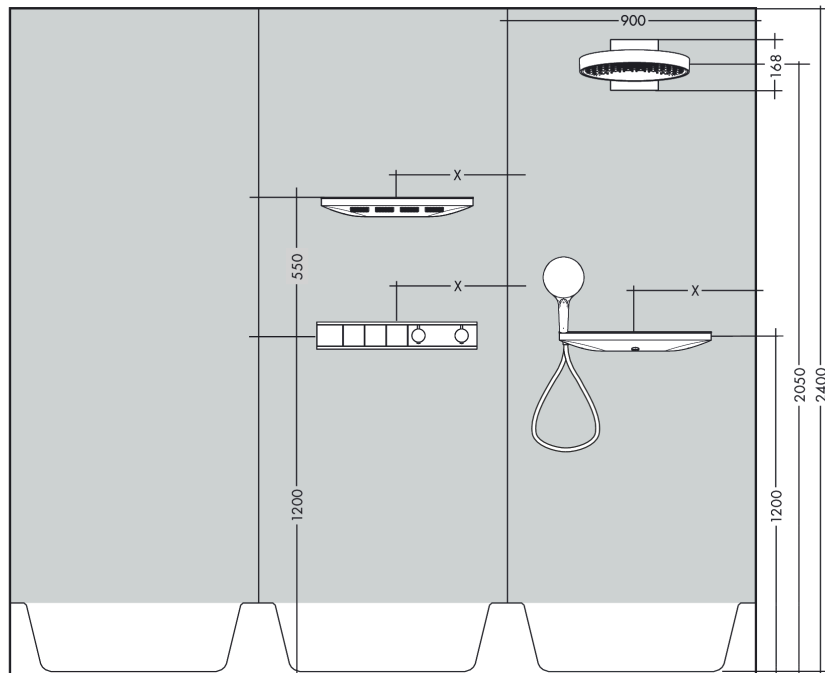

RainSelect

Thermostat for concealed installation for 3 functions

Finish: **Chrome** Article Number: **15381000**

Description

product features

- 3 functions
- thermostat cartridge, Start/stop valve to operate the functions
- depending on volume flow and installation situation approx. 50% flow rate reduction and integrated shut off function
- Select push-button on/off control for 3 outlets
- simultaneous use of several outlets
- maximum flow rate at 3 bar: 38 l/min
- flow rate per outlet: 26 l/min
- flow rate by simultaneous use of all outlets: 38 l/min
- min. operating pressure: 1 bar
- max. operating pressure: 10 bar
- safety stop at 40 °C
- temperature limitation adjustable
- non-return valve
- Thermostat is delivered with buttons handshower, PowderRain, shoulder shower
- connection type: basic set

Technology

Certificates / Sustainability

Product image

Scale drawing

RainSelect
Thermostat for concealed installation for 3 functions
 Finish: **Chrome** Article Number: **15381000**

Installation examples

RainSelect
 1531118X / 15381XXX

RainSelect
Thermostat for concealed installation for 3 functions
 Finish: **Chrome** Article Number: **15381000**

Exploded Drawing

Year of production: >07/19

RainSelect

Thermostat for concealed installation for 3 functions