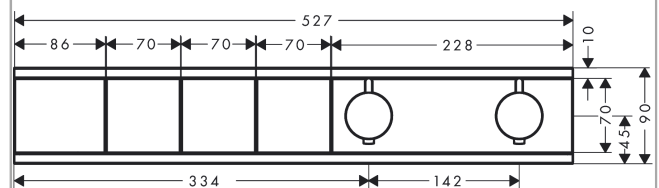

RainSelect

Thermostat for concealed installation for 3 functions

Finish: **Chrome** Article Number: **15381000**

Description

product features

- 3 functions
- thermostat cartridge, Start/stop valve to operate the functions
- depending on volume flow and installation situation approx. 50% flow rate reduction and integrated shut off function
- Select push-button on/off control for 3 outlets
- simultaneous use of several outlets
- maximum flow rate at 3 bar: 38 l/min
- flow rate per outlet: 26 l/min
- flow rate by simultaneous use of all outlets: 38 l/min
- min. operating pressure: 1 bar
- max. operating pressure: 10 bar
- safety stop at 40 °C
- temperature limitation adjustable
- non-return valve
- Thermostat is delivered with buttons handshower, PowderRain, shoulder shower
- connection type: basic set

Technology

Certificates / Sustainability

Product image

Scale drawing

RainSelect
Thermostat for concealed installation for 3 functions
 Finish: **Chrome** Article Number: **15381000**

Installation examples

RainSelect
 1531118X / 15381XXX

RainSelect
Thermostat for concealed installation for 3 functions
 Finish: **Chrome** Article Number: **15381000**

Exploded Drawing

Year of production: >07/19

RainSelect

Thermostat for concealed installation for 3 functions