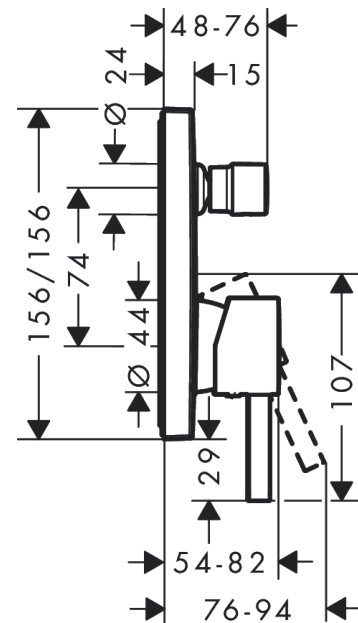

## Finoris

Single lever bath mixer for concealed installation for iBox universal

Finish: **Chrome** Article Number: **76415003**

#### product features

- 2 functions
- flow rate upper outlet: 21 l/min
- flow rate lower outlet: 29 l/min
- ceramic cartridge
- temperature limitation adjustable
- diverter with automatic resetting
- with silencer
- connection type: basic set
- min. operating pressure: 1 bar
- max. operating pressure: 10 bar

### Product image

### Scale drawing