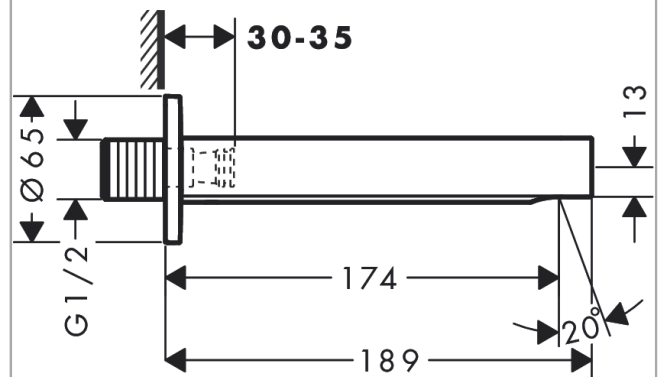

#### product features

- 1 function
- connection type: G 1/2
- with escutcheon
- projection: 174 mm
- wall-mounted
- maximum flow rate at 3 bar: 20,3 l/min
- spray type: normal spray

### Scale drawing