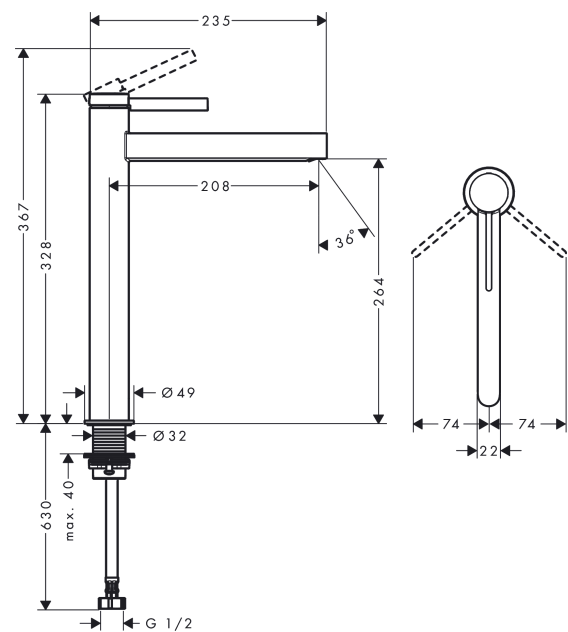

Finoris

Single lever basin mixer 260 for wash bowls without waste set

Finish: **Matt White** Article Number: **76070703**

Description

product features

- ComfortZone 260
- projection: 208 mm
- spout height: 264 mm
- spray type: laminar spray
- ceramic cartridge
- temperature limitation adjustable
- suitable for continuous flow water heaters
- connection type: G 1/2 connections
- connection dimension: DN15

Technology

Design awards

reddot winner 2021

Product image

Scale drawing

Flowchart