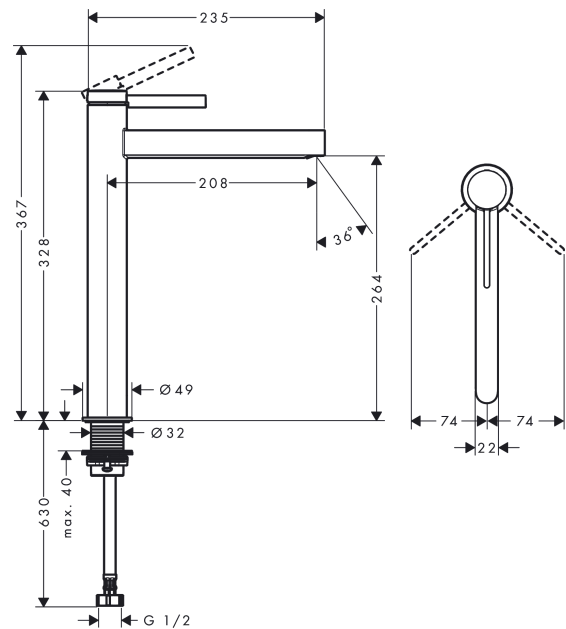

Finoris

Single lever basin mixer 260 for wash bowls without waste set

Finish: **Matt Black** Article Number: **76070673**

Description

product features

- ComfortZone 260
- projection: 208 mm
- spout height: 264 mm
- spray type: laminar spray
- ceramic cartridge
- temperature limitation adjustable
- suitable for continuous flow water heaters
- connection type: G 1/2 connections
- connection dimension: DN15

Technology

Design awards

reddot winner 2021

Product image

Scale drawing

Flowchart