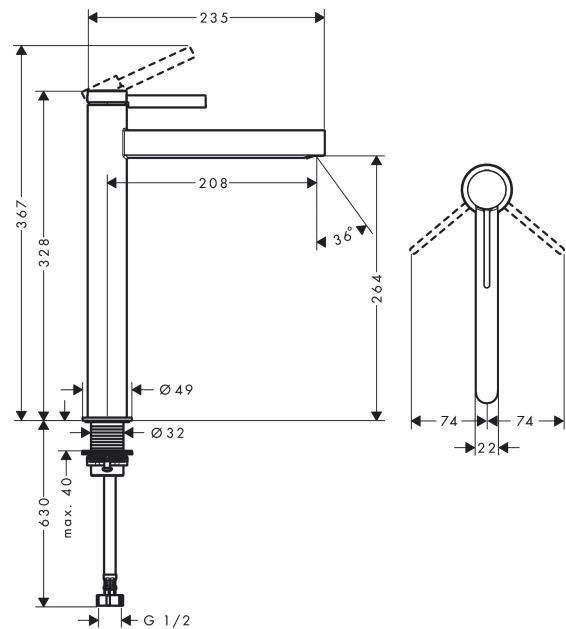

Finoris

Single lever basin mixer 260 for wash bowls without waste set

Finish: **Chrome** Article Number: **76070003**

Description

product features

- ComfortZone 260
- projection: 208 mm
- spout height: 264 mm
- spray type: laminar spray
- ceramic cartridge
- temperature limitation adjustable
- suitable for continuous flow water heaters
- connection type: G 1/2 connections
- connection dimension: DN15

Technology

Design awards

reddot winner 2021

Product image

Scale drawing

Flowchart